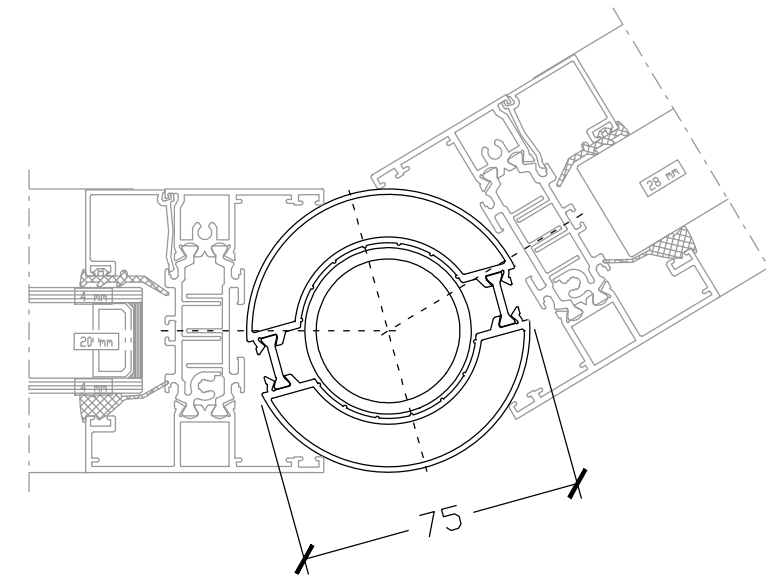

Thermally Broken Cills

Extension Profiles

Couplers

Corner Profiles

ODC75 SI

ODC Standard Products
© All Rights Reserved

Drawing:
ODC75 SI - Profiles

Date: 14/03/24

Scale: 1:2 @ A3

Drawing No:
ODC-SP-75SI-EXT-C

ODC Door Glass Systems Ltd
www.odcglass.co.uk