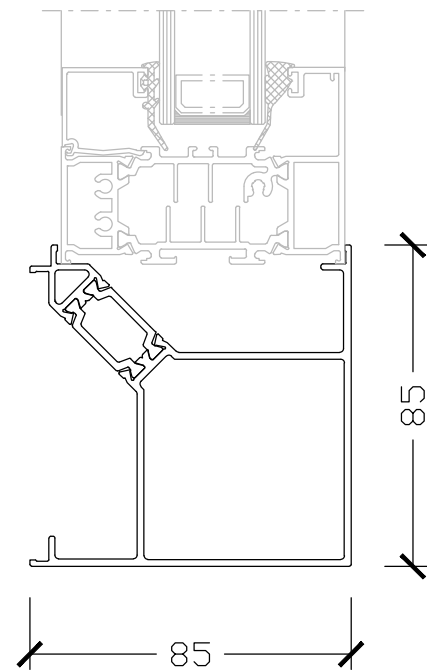

Thermally Broken Cills

Extension Profiles

Couplers

Corner Profiles

ODC75 SI

ODC Standard Products
© All Rights Reserved

Drawing:
ODC75 SI - Profiles

Date: 14/03/24

Scale: 1:2 @ A3

Drawing No:
ODC-SP-75SI-EXT-C

ODC Door Glass Systems Ltd
www.odcglass.co.uk