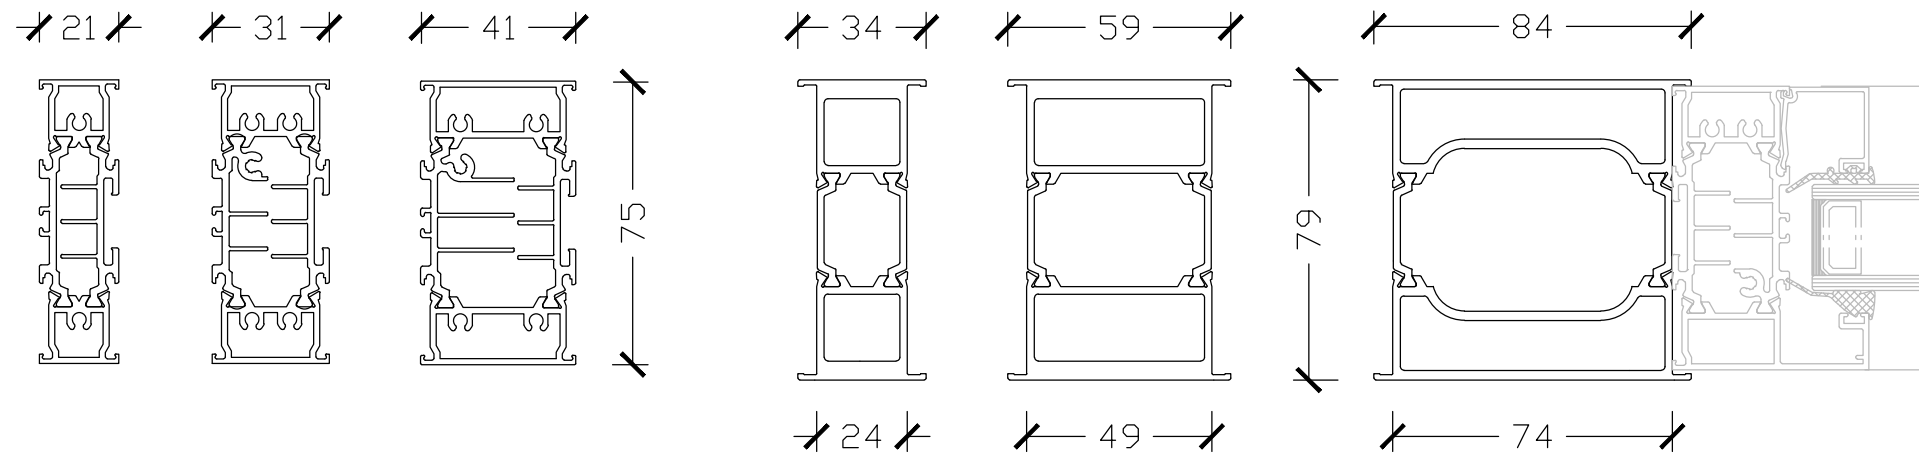

Thermally Broken Cills

Extension Profiles

Couplers

Corner Profiles

ODC75 SI

ODC Standard Products
© All Rights Reserved

Drawing:
ODC75 SI - Profiles

Date: 14/03/24

Scale: 1:2 @ A3

Drawing No:
ODC-SP-75SI-EXT-C

ODC Door Glass Systems Ltd
www.odcglass.co.uk