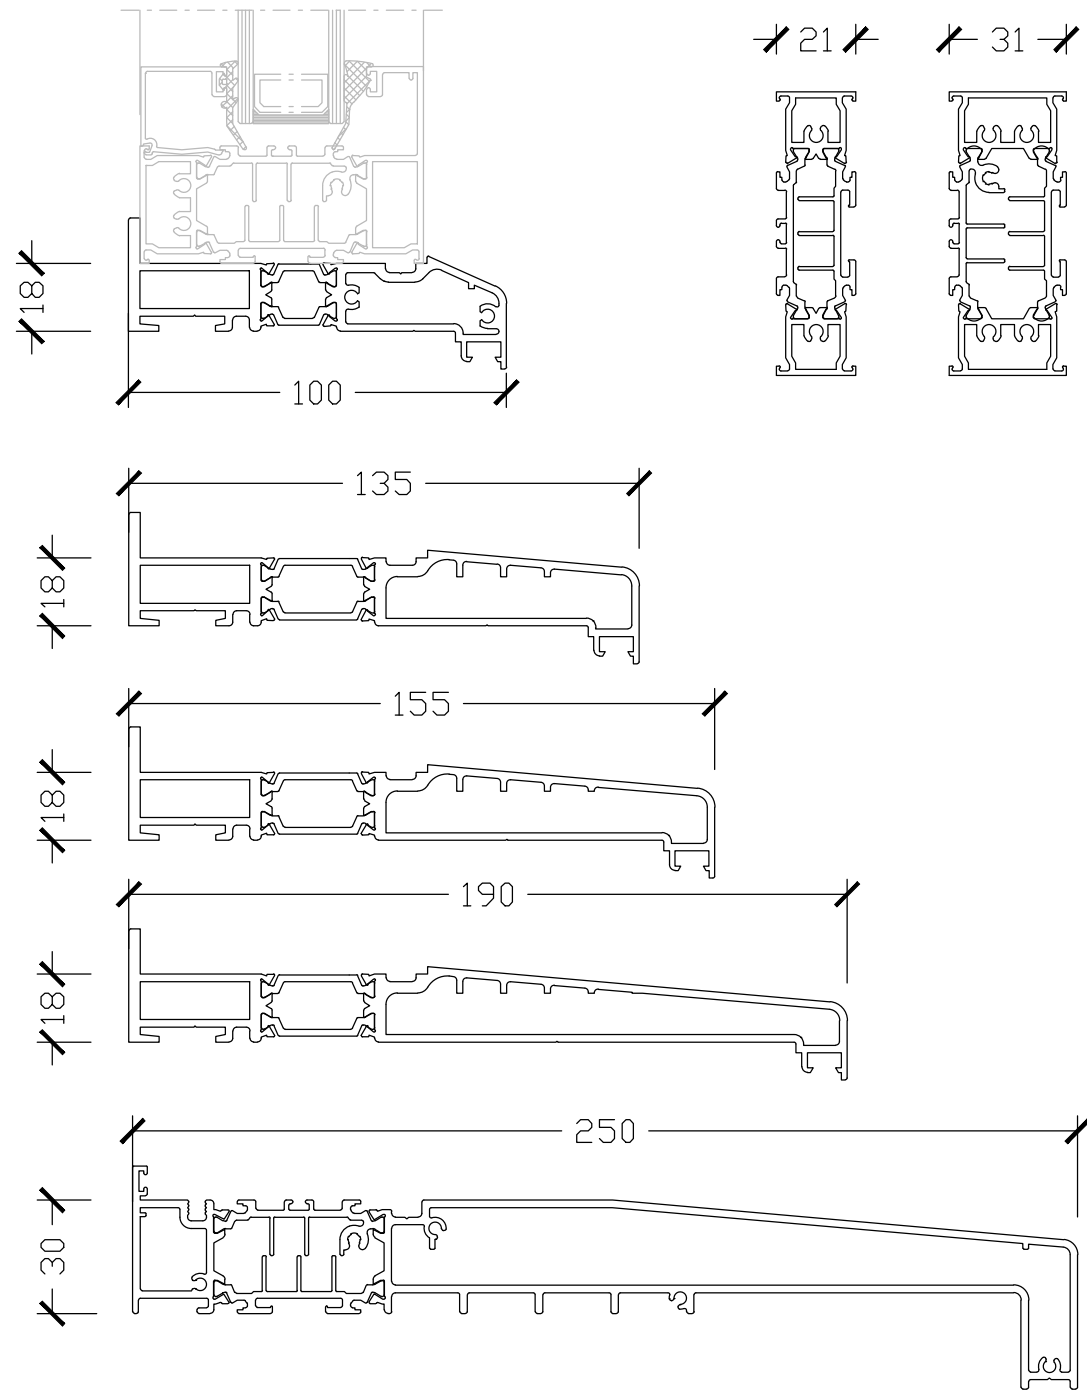

Thermally Broken Cills

Extension Profiles

Couplers

Corner Profiles

ODC75 SI

ODC Standard Products
© All Rights Reserved

Drawing:
ODC75 SI - Profiles

Date: 14/03/24

Scale: 1:2 @ A3

Drawing No:
ODC-SP-75SI-EXT-C

ODC Door Glass Systems Ltd
www.odcglass.co.uk