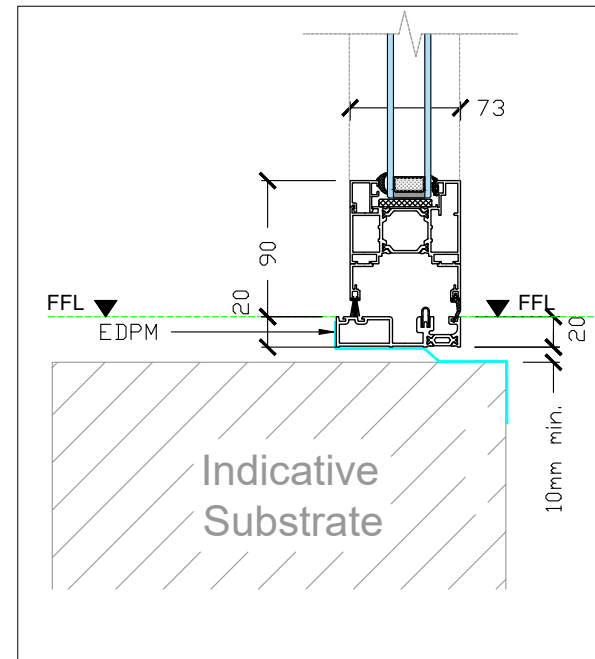

ODC121 - 3 Panel - Open Out 1:20
 All to the Right (viewed from outside) - Rebated track

ODC121 Low Threshold
 1:5

Section - AA
 1:5

ODC Standard Products
 © All Rights Reserved

Drawing:
 ODC121 - Open Out

Date: 27/01/21
 Scale: 1:16 / 1:4 @ A3
 Drawing No:
 ODC-SP-121-00-A

ODC Door Glass Systems Ltd
 www.odcglass.co.uk