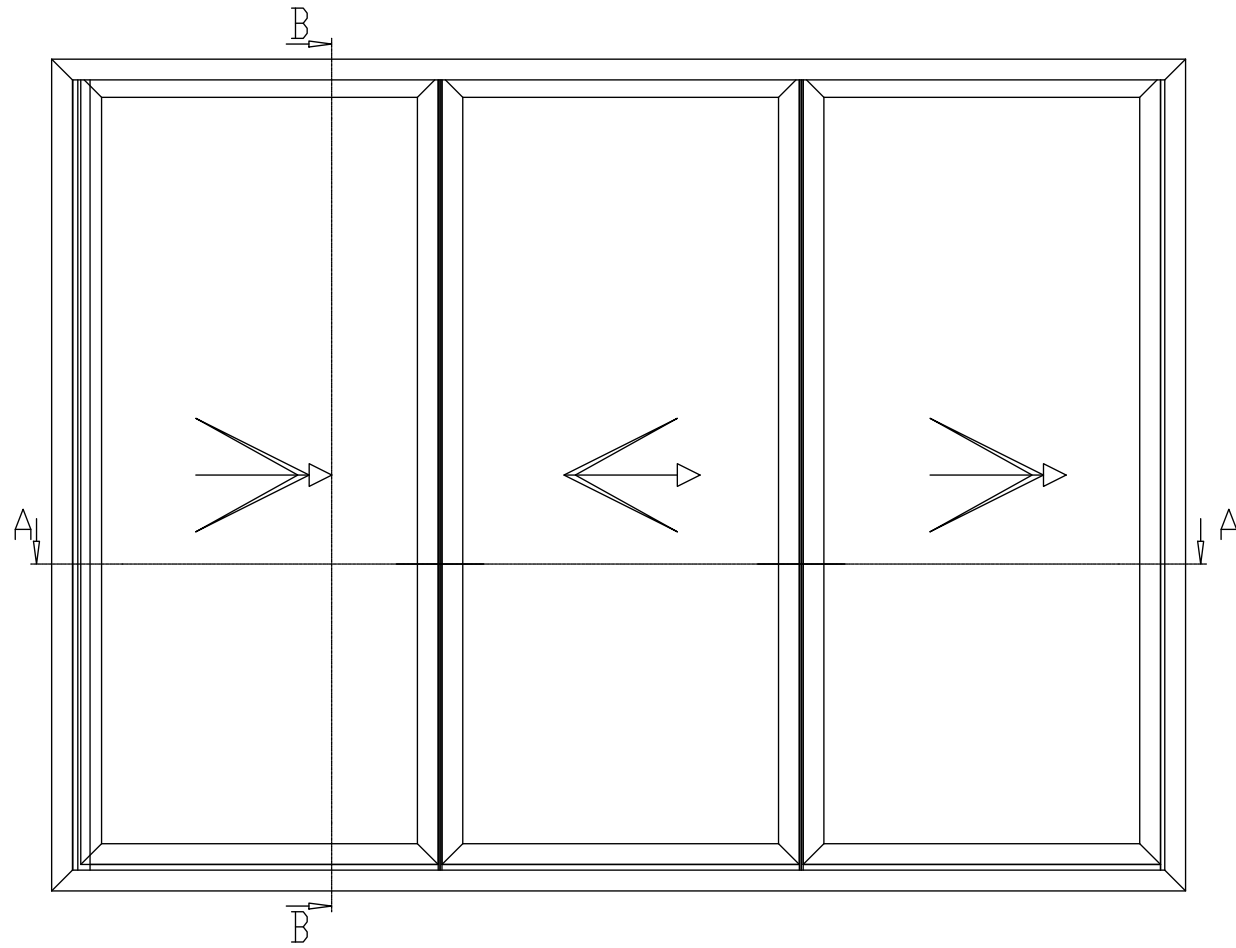

ODC121 - 3 Panel - Open Out 1:20
 All to the Right (viewed from outside) - Rebated track

ODC121 Low Threshold
 1:5

Section - AA
 1:5

ODC Standard Products
 © All Rights Reserved

Drawing:
 ODC121 - Open Out

Date: 27/01/21
 Scale: 1:16 / 1:4 @ A3
 Drawing No:
 ODC-SP-121-00-A

ODC Door Glass Systems Ltd
 www.odcglass.co.uk