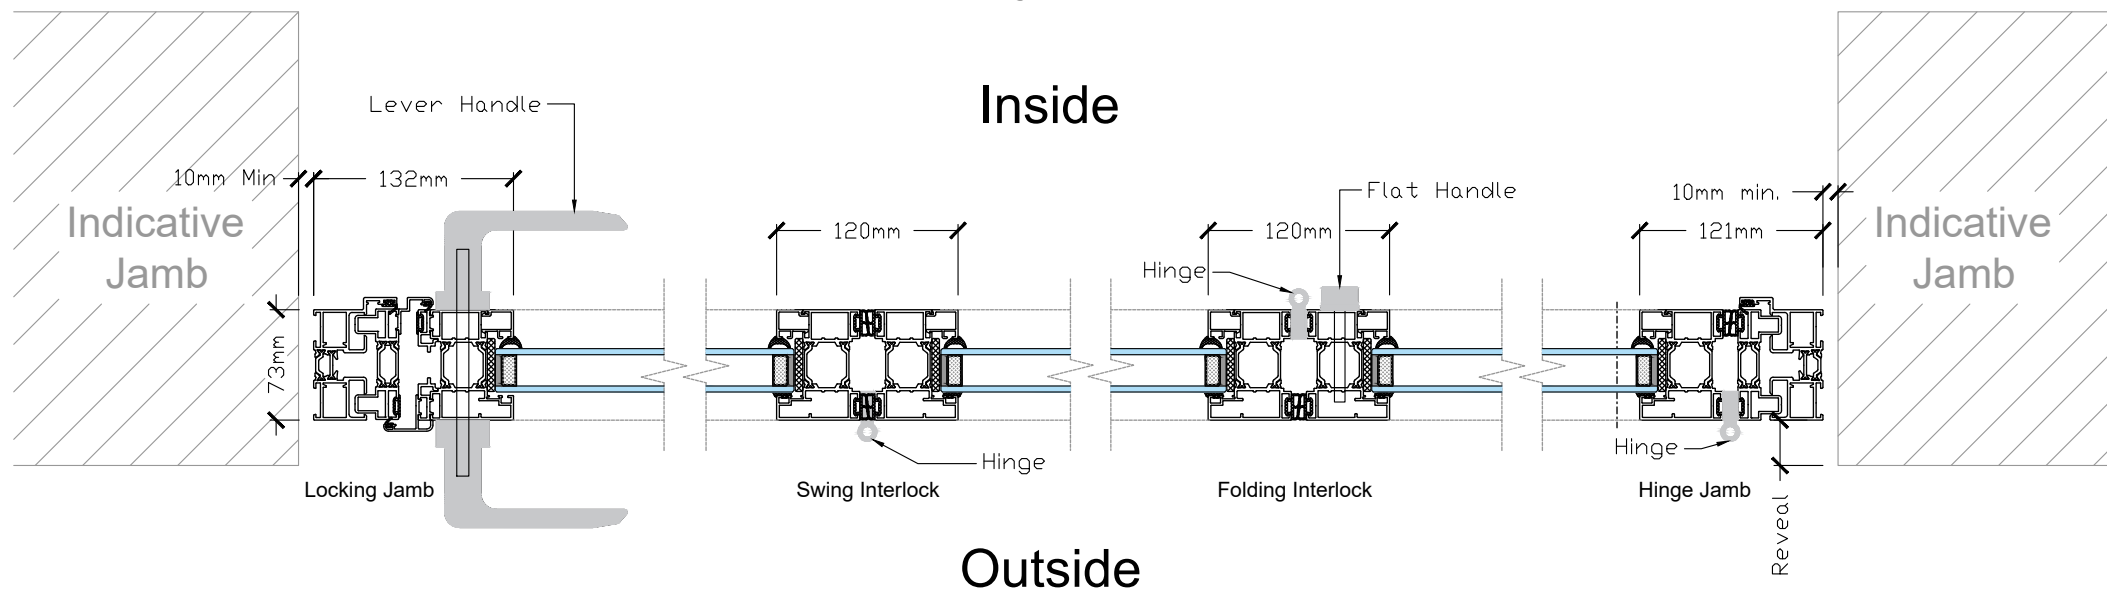

ODC121 - 3 Panel - Open Out 1:20
 All to the Right (viewed from outside) - Rebated track

ODC121 Low Threshold
 1:5

Section - AA
 1:5

ODC Standard Products
 © All Rights Reserved

Drawing:
 ODC121 - Open Out

Date: 27/01/21
 Scale: 1:16 / 1:4 @ A3
 Drawing No:
 ODC-SP-121-00-A

ODC Door Glass Systems Ltd
 www.odcglass.co.uk