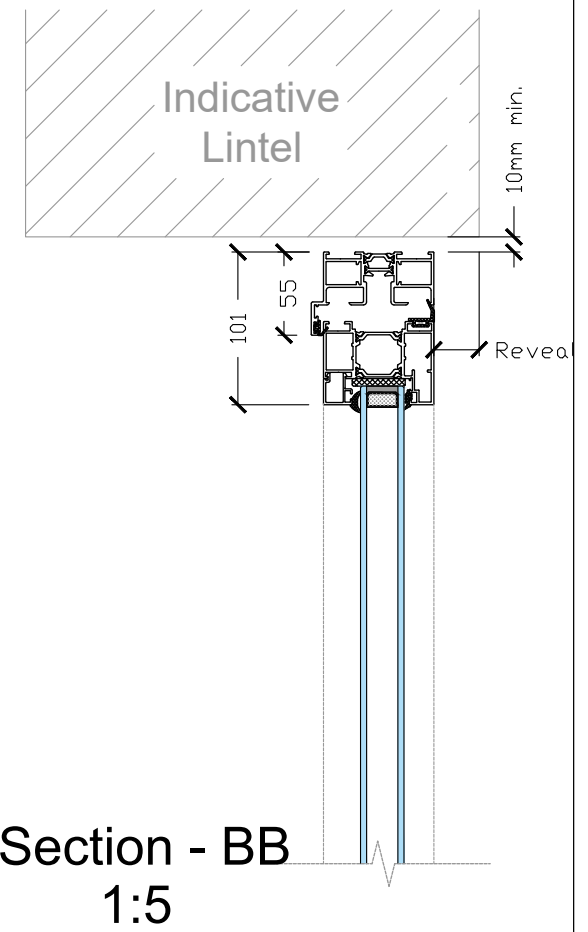

ODC121 - 3 Panel - Open Out 1:20
 All to the Right (viewed from outside) - Rebated track

ODC121 Low Threshold
 1:5

Section - AA
 1:5

ODC Standard Products
 © All Rights Reserved

Drawing:
 ODC121 - Open Out

Date: 27/01/21
 Scale: 1:16 / 1:4 @ A3
 Drawing No:
 ODC-SP-121-00-A

ODC Door Glass Systems Ltd
 www.odcglass.co.uk