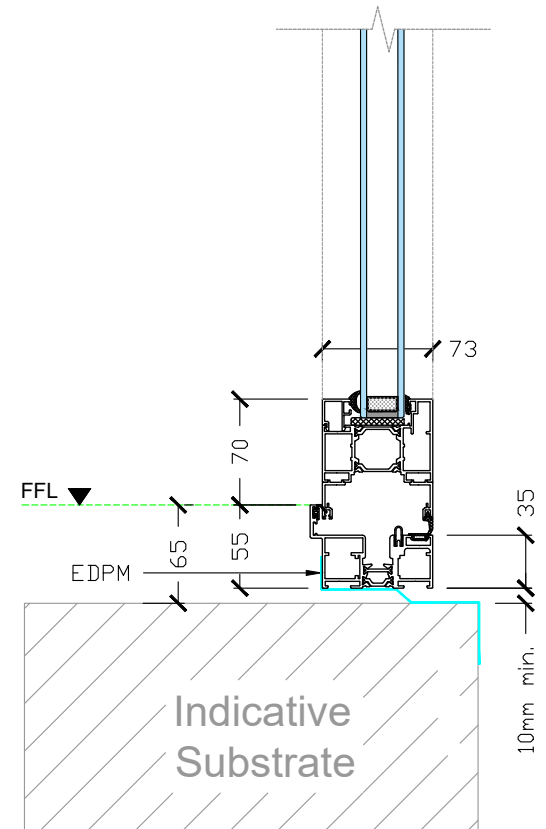

ODC121 - 3 Panel - Open Out 1:20
 All to the Right (viewed from outside) - Rebated track

ODC121 Low Threshold
 1:5

Section - AA
 1:5

ODC Standard Products
 © All Rights Reserved

Drawing:
 ODC121 - Open Out

Date: 27/01/21
 Scale: 1:16 / 1:4 @ A3
 Drawing No:
 ODC-SP-121-00-A

ODC Door Glass Systems Ltd
 www.odcglass.co.uk