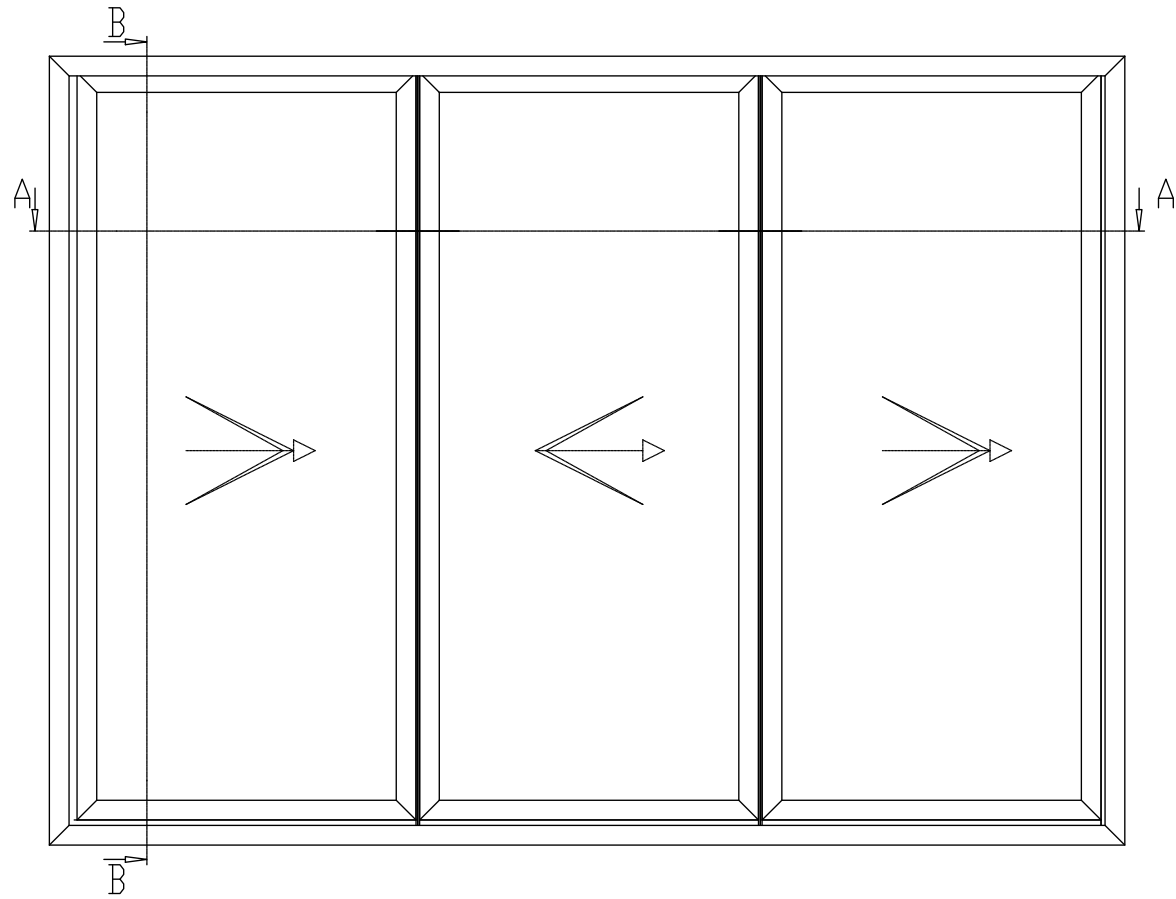

ODC121 - 3 Panel - Open In 1:20
 All to the Right (viewed from outside) - Rebated track

ODC121 Low Threshold
 1:5

Section - AA
 1:5

Section - BB
 1:5

ODC121

ODC Standard Products
 © All Rights Reserved

Drawing:
 ODC121 - Open In

Date: 27/01/21
 Scale: 1:20 / 1:4 @ A3
 Drawing No:
 ODC-SP-121-OI-A

ODC Door Glass Systems Ltd
 www.odcglass.co.uk