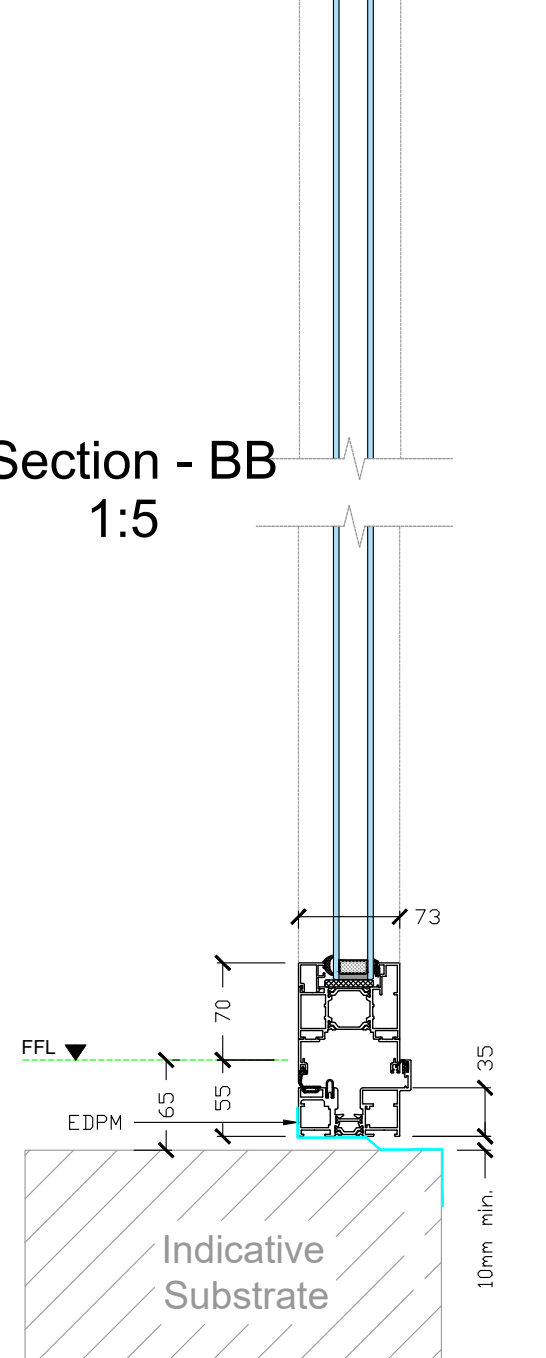

ODC121 - 3 Panel - Open In 1:20
 All to the Right (viewed from outside) - Rebated track

ODC121 Low Threshold
 1:5

Section - AA
 1:5

Section - BB
 1:5

ODC121

ODC Standard Products
 © All Rights Reserved

Drawing:
 ODC121 - Open In

Date: 27/01/21
 Scale: 1:20 / 1:4 @ A3
 Drawing No:
 ODC-SP-121-OI-A

ODC Door Glass Systems Ltd
 www.odcglass.co.uk