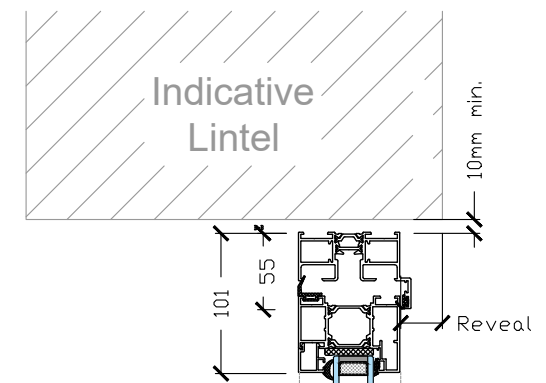

ODC121 - 3 Panel - Open In 1:20
 All to the Right (viewed from outside) - Rebated track

ODC121 Low Threshold
 1:5

Section - AA
 1:5

Section - BB
 1:5

ODC121

ODC Standard Products
 © All Rights Reserved

Drawing:
 ODC121 - Open In

Date: 27/01/21
 Scale: 1:20 / 1:4 @ A3
 Drawing No:
 ODC-SP-121-OI-A

ODC Door Glass Systems Ltd
 www.odcglass.co.uk