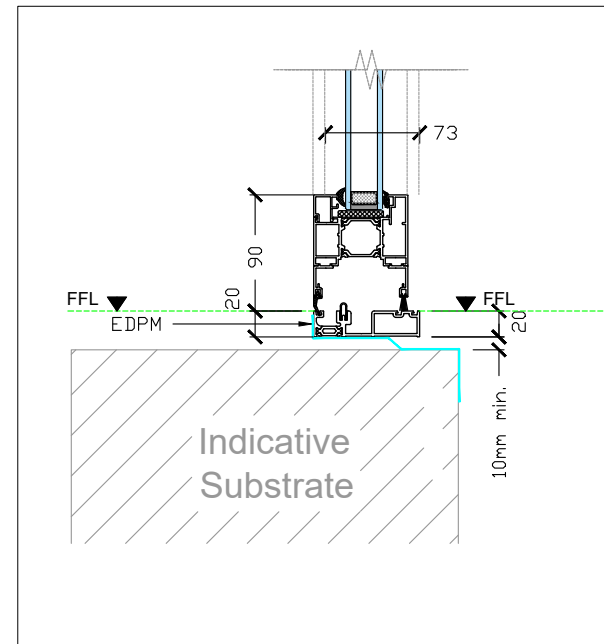

ODC121 - 3 Panel - Open In 1:20
 All to the Right (viewed from outside) - Rebated track

ODC121 Low Threshold
 1:5

Section - AA
 1:5

Section - BB
 1:5

ODC121

ODC Standard Products
 © All Rights Reserved

Drawing:
 ODC121 - Open In

Date: 27/01/21
 Scale: 1:20 / 1:4 @ A3
 Drawing No:
 ODC-SP-121-OI-A

ODC Door Glass Systems Ltd
 www.odcglass.co.uk