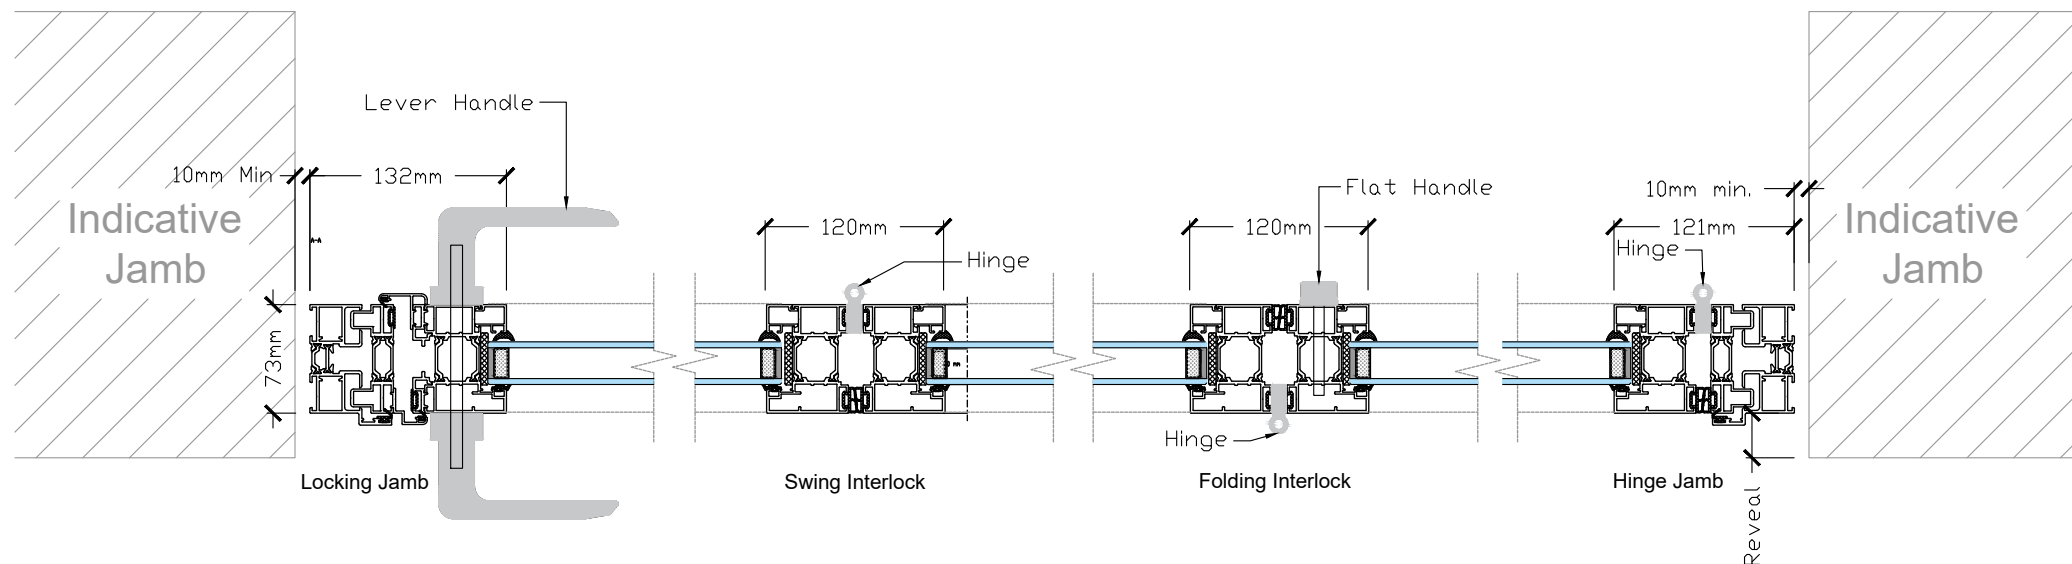

ODC121 - 3 Panel - Open In 1:20
 All to the Right (viewed from outside) - Rebated track

ODC121 Low Threshold
 1:5

Section - AA
 1:5

Section - BB
 1:5

ODC121

ODC Standard Products
 © All Rights Reserved

Drawing:
 ODC121 - Open In

Date: 27/01/21
 Scale: 1:20 / 1:4 @ A3
 Drawing No:
 ODC-SP-121-OI-A

ODC Door Glass Systems Ltd
 www.odcglass.co.uk