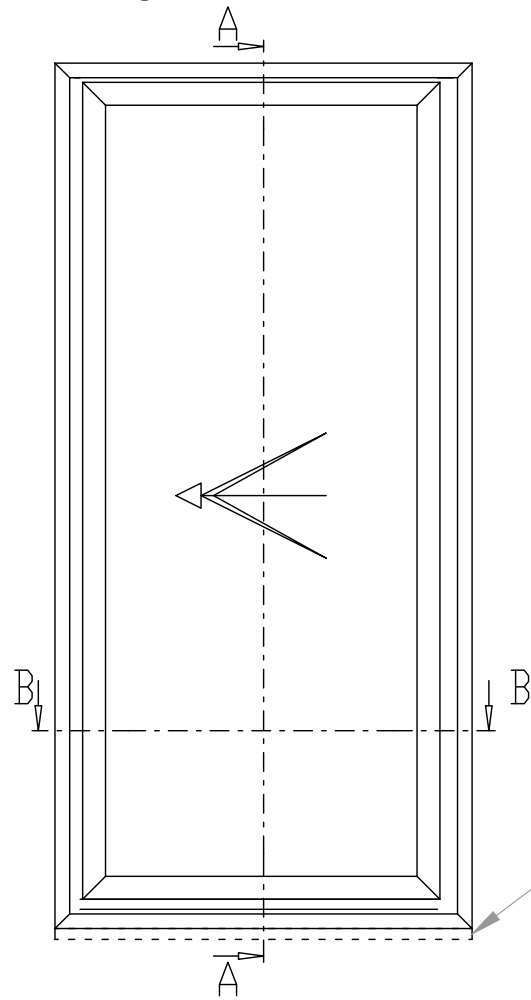

**ODC121 - Single Door**  
1:10

- Cill Options:**  
90mm  
150mm  
180mm  
220mm

**Low Threshold Option**  
1:4

**Section - AA**  
1:4

**Section - BB**  
1:4

ODC121  
SINGLE DOOR

ODC Standard Products  
© All Rights Reserved

Drawing:  
ODC121 - Single Door  
Open Out

Date: 21/09/23  
Scale: 1:10 / 1:4 @ A3

Drawing No:  
ODC-SP-121-SD

ODC Door Glass Systems Ltd  
www.odcglass.co.uk