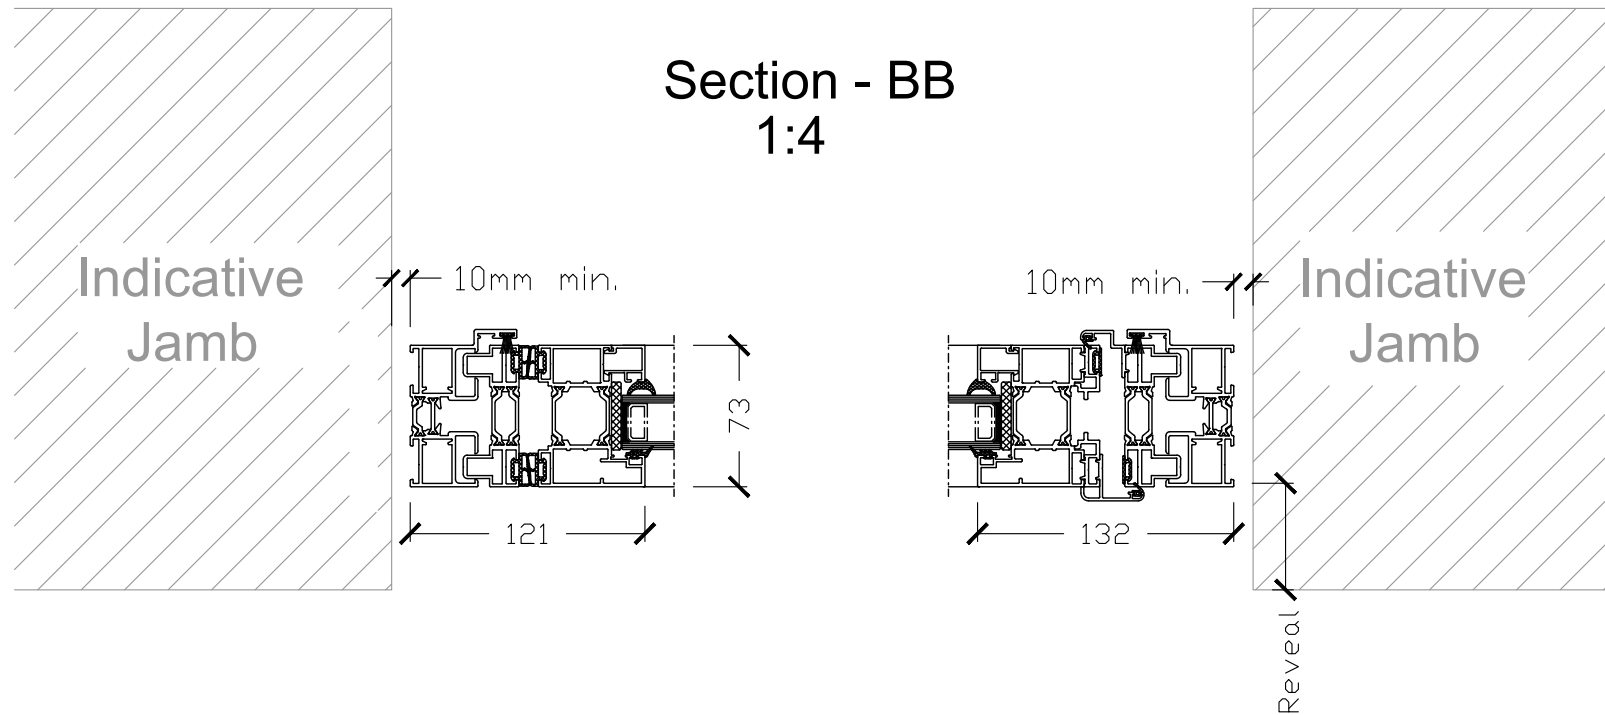

**ODC121 - Single Door**  
1:10

- Cill Options:**  
90mm  
150mm  
180mm  
220mm

**Low Threshold Option**  
1:4

**Section - AA**  
1:4

**Section - BB**  
1:4

ODC121  
SINGLE DOOR

ODC Standard Products  
© All Rights Reserved

Drawing:  
ODC121 - Single Door  
Open Out

Date: 21/09/23  
Scale: 1:10 / 1:4 @ A3

Drawing No:  
ODC-SP-121-SD

ODC Door Glass Systems Ltd  
www.odcglass.co.uk