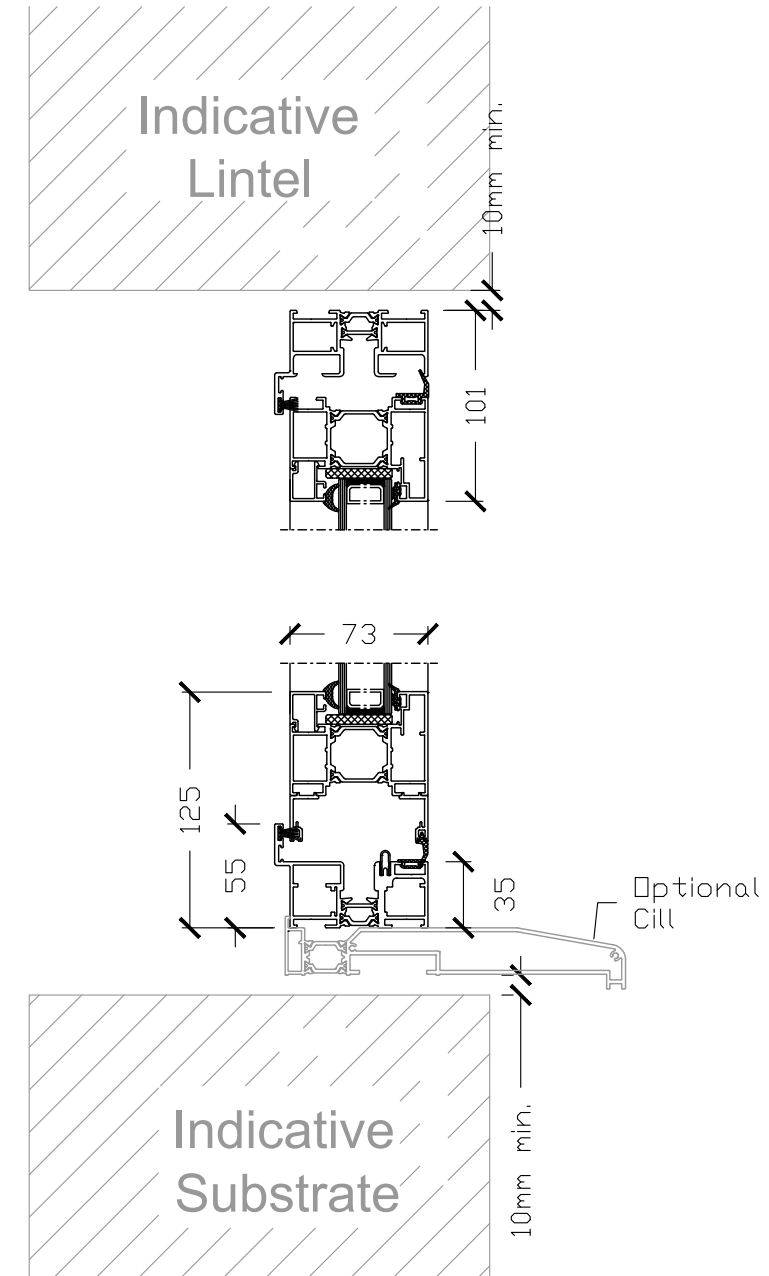

**ODC121 - Single Door**  
1:10

- Cill Options:**  
90mm  
150mm  
180mm  
220mm

**Low Threshold Option**  
1:4

**Section - AA**  
1:4

**Section - BB**  
1:4

ODC121  
SINGLE DOOR

ODC Standard Products  
© All Rights Reserved

Drawing:  
ODC121 - Single Door  
Open Out

Date: 21/09/23  
Scale: 1:10 / 1:4 @ A3

Drawing No:  
ODC-SP-121-SD

ODC Door Glass Systems Ltd  
www.odcglass.co.uk