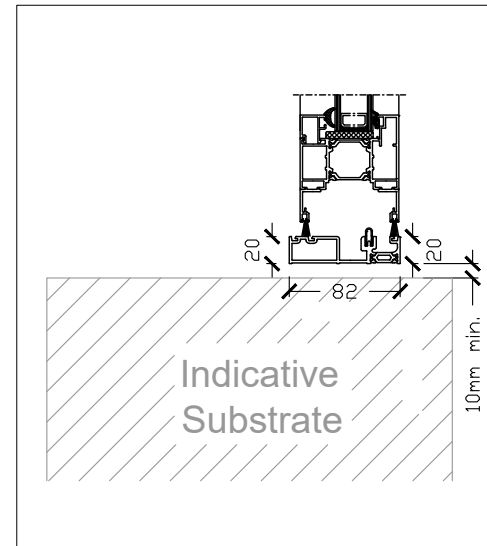

**ODC121 - Single Door**  
1:10

- Cill Options:**  
90mm  
150mm  
180mm  
220mm

**Low Threshold Option**  
1:4

**Section - AA**  
1:4

**Section - BB**  
1:4

ODC121  
SINGLE DOOR

ODC Standard Products  
© All Rights Reserved

Drawing:  
ODC121 - Single Door  
Open Out

Date: 21/09/23  
Scale: 1:10 / 1:4 @ A3

Drawing No:  
ODC-SP-121-SD

ODC Door Glass Systems Ltd  
www.odcglass.co.uk