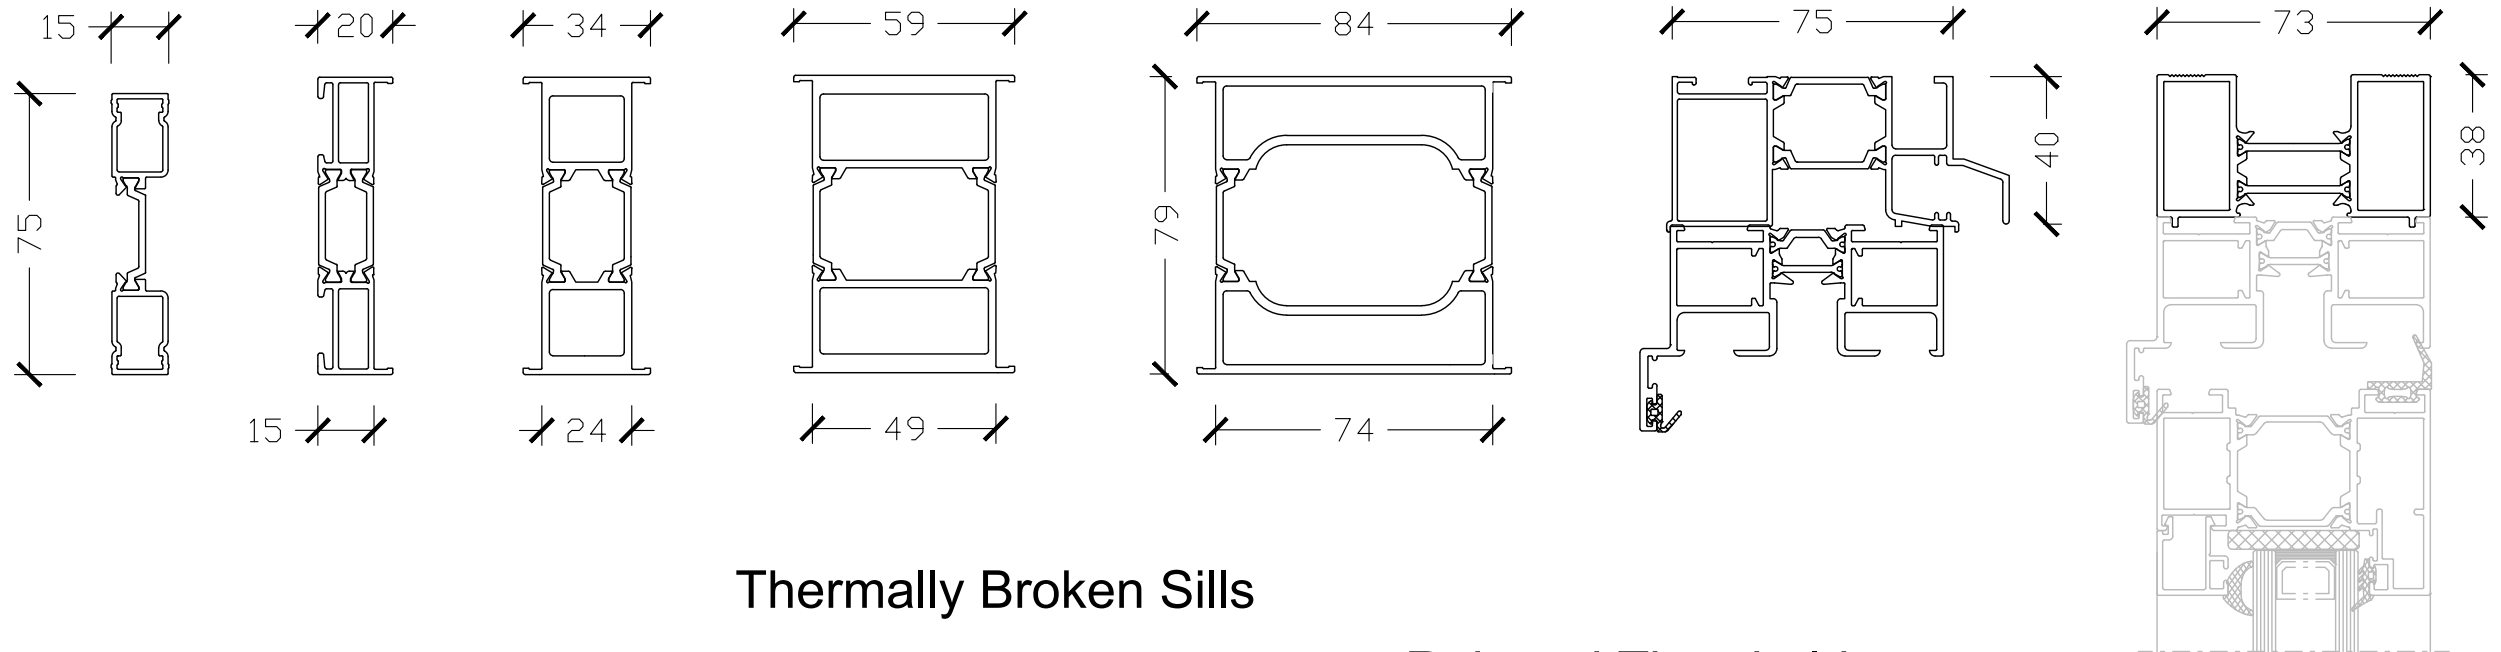

Extension Profiles & Couplers

Thermally Broken Sills

Low Threshold

Rebated Threshold

ODC121

ODC Standard Products
© All Rights Reserved

Drawing:
ODC121 - Profiles

Date: 20/03/23
Scale: 1:2 @ A3

Drawing No:
ODC-SP-121-EXT-A

ODC Door Glass Systems Ltd
www.odcglass.co.uk