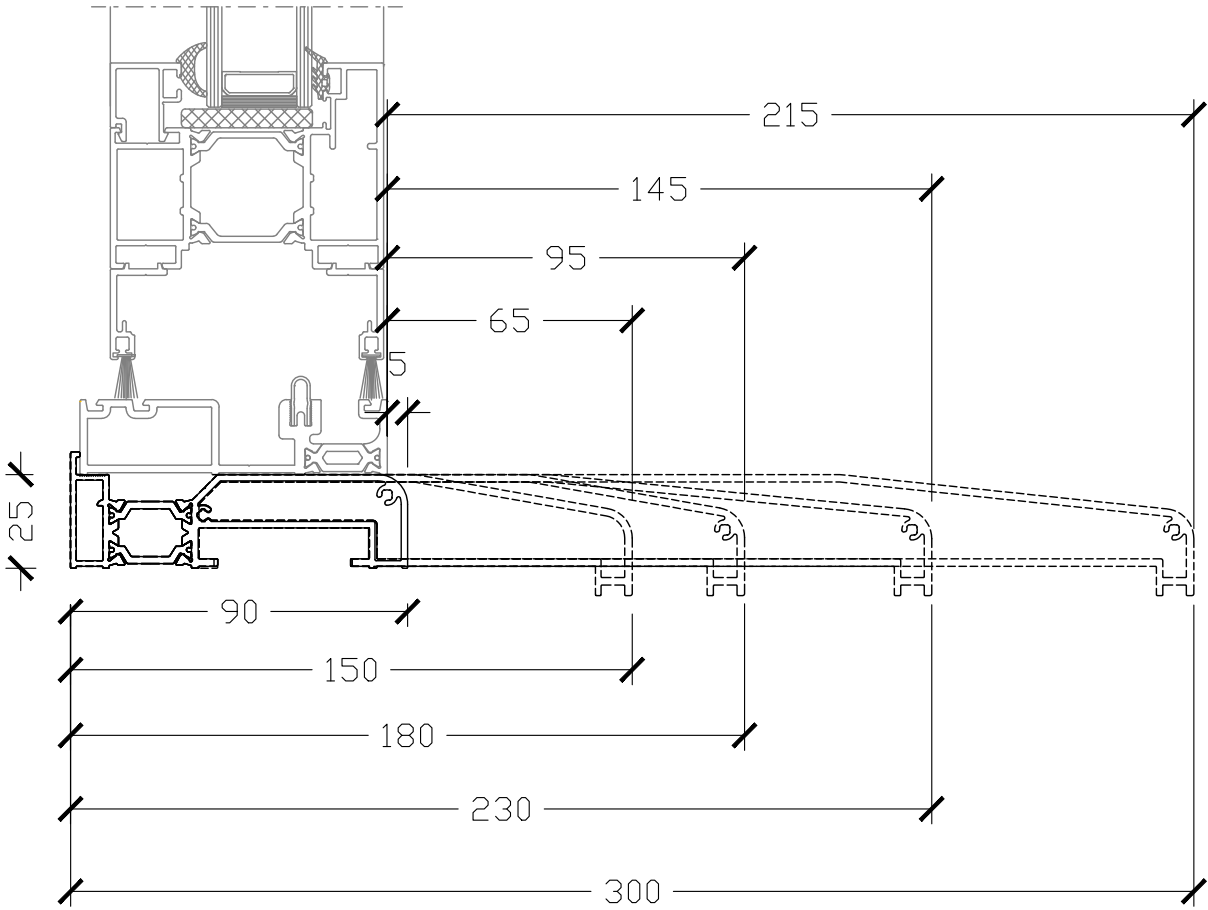

Extension Profiles & Couplers

Thermally Broken Sills

Low Threshold

Rebated Threshold

ODC121

ODC Standard Products
© All Rights Reserved

Drawing:
ODC121 - Profiles

Date: 20/03/23
Scale: 1:2 @ A3

Drawing No:
ODC-SP-121-EXT-A

ODC Door Glass Systems Ltd
www.odcglass.co.uk