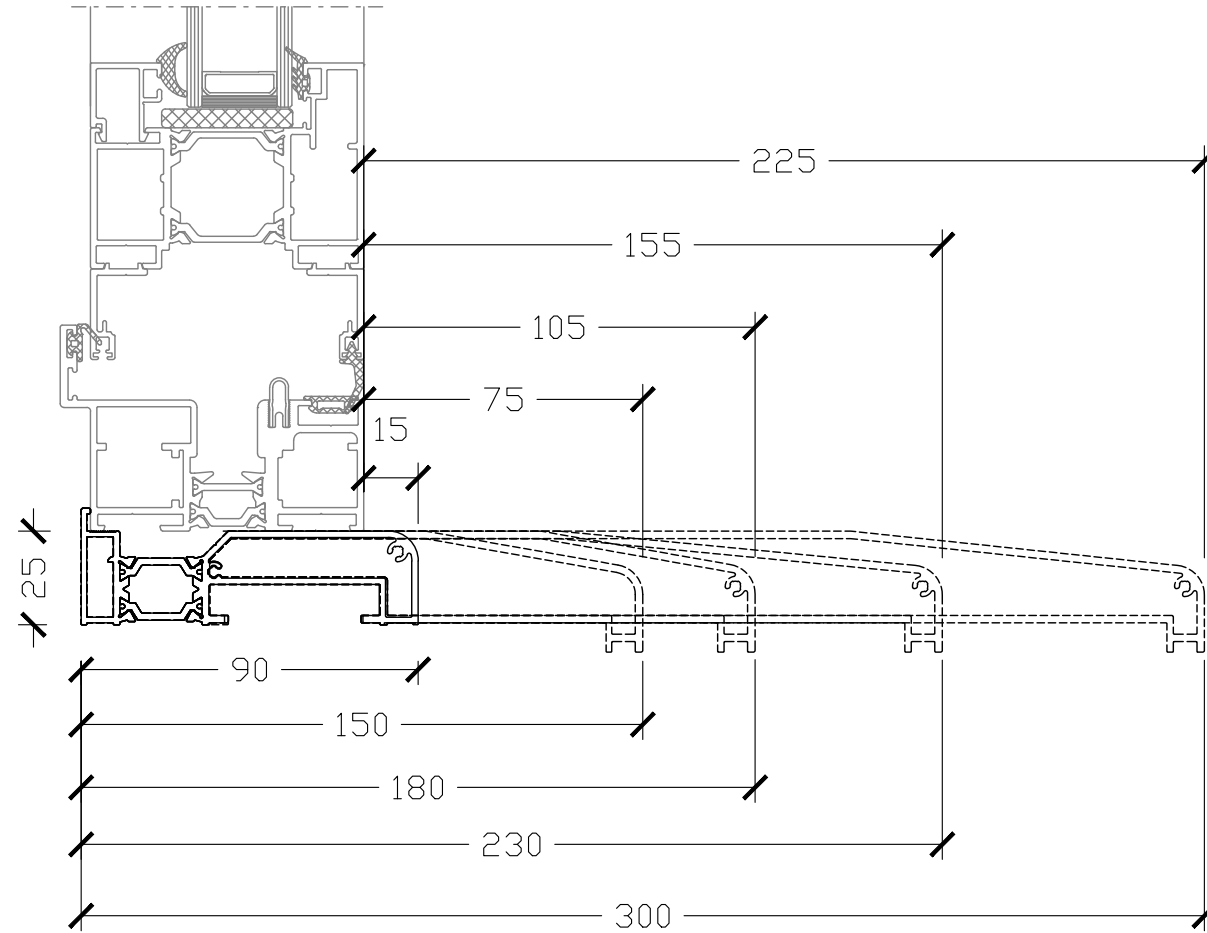

Extension Profiles & Couplers

Thermally Broken Sills

Low Threshold

Rebated Threshold

ODC121

ODC Standard Products
© All Rights Reserved

Drawing:
ODC121 - Profiles

Date: 20/03/23
Scale: 1:2 @ A3

Drawing No:
ODC-SP-121-EXT-A

ODC Door Glass Systems Ltd
www.odcglass.co.uk