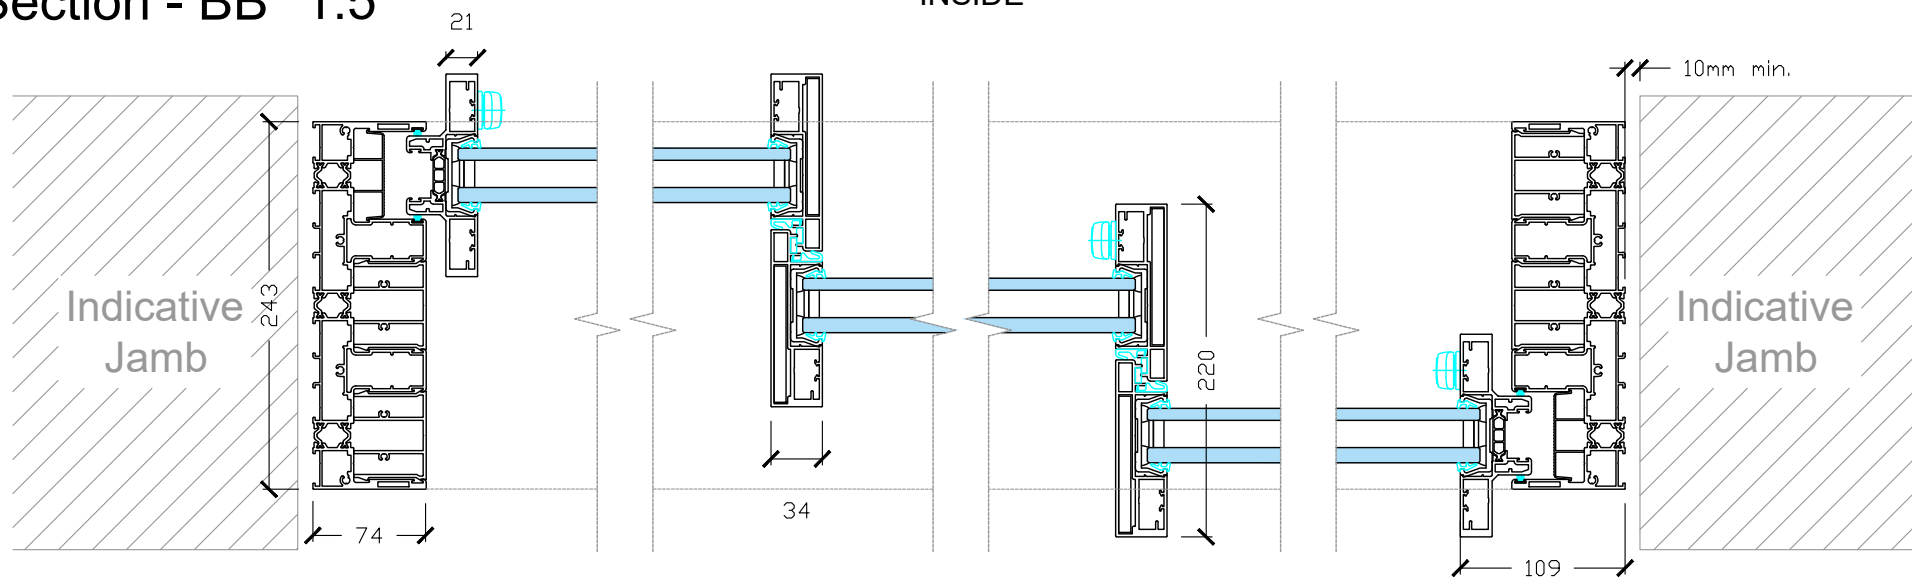

SL800 - 3 Track Elevation XXX 1:20

Section - AA 1:5

Section - BB 1:5

INSIDE

SL800

ODC Standard Products
© All Rights Reserved

Drawing:
SL800 - 3 Track

Date: 08/02/21
Scale: 1:20 / 1:5 @ A3
Drawing No:
ODC-SP-SL800-3T-A