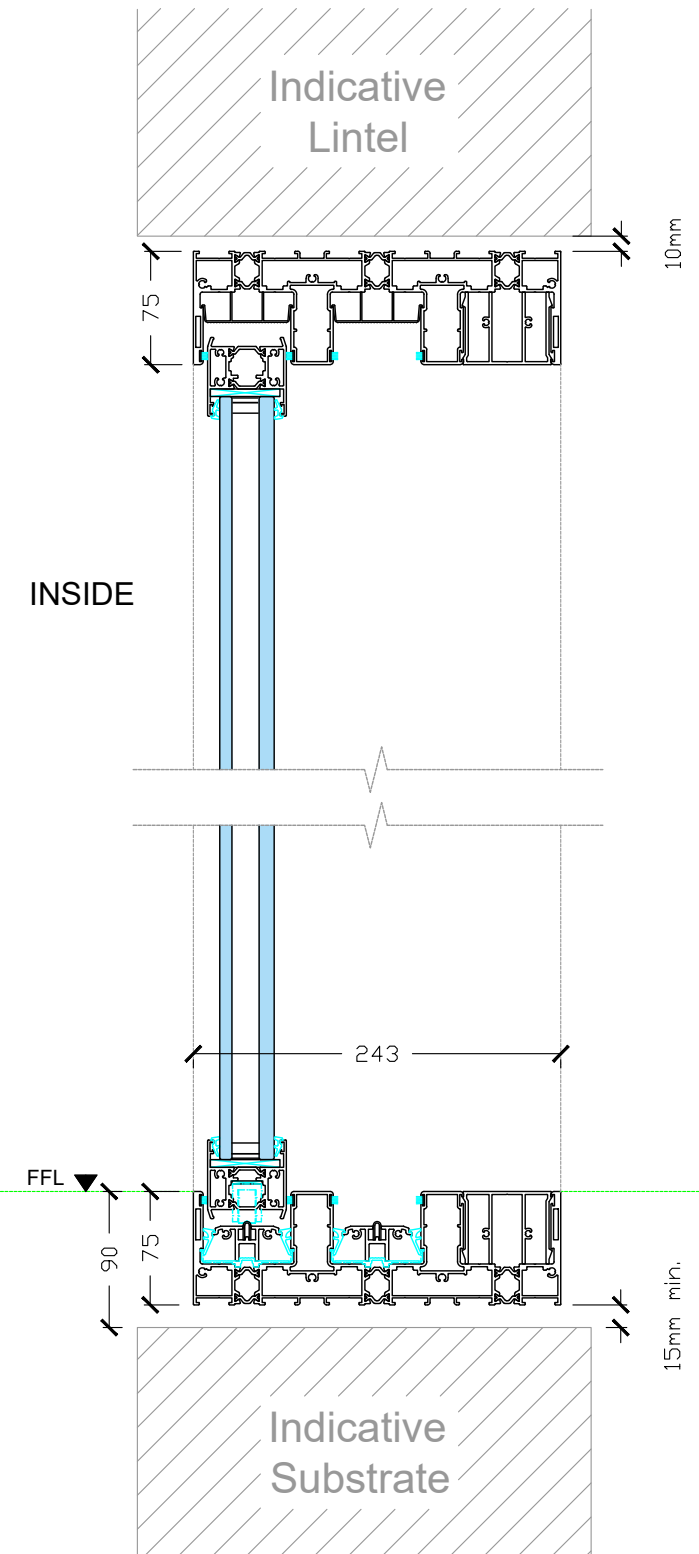

SL800 - 3 Track Elevation XXX 1:20

Section - AA 1:5

Section - BB 1:5

INSIDE

SL800

ODC Standard Products
© All Rights Reserved

Drawing:
SL800 - 3 Track

Date: 08/02/21
Scale: 1:20 / 1:5 @ A3
Drawing No:
ODC-SP-SL800-3T-A