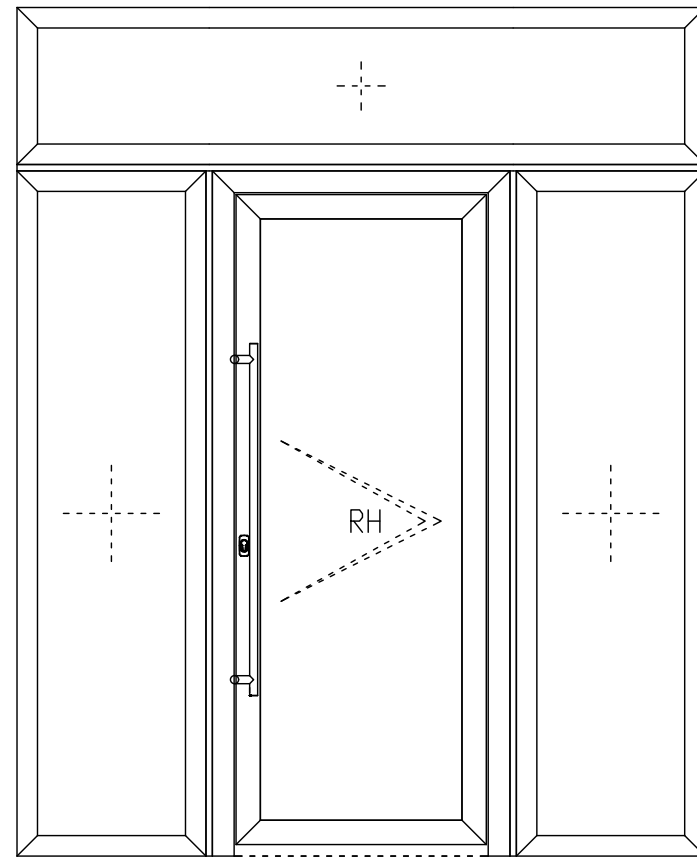

Elevation

Single Door / Sidelights / Fanlight

Single Door

Section View 1:4

Plan View 1:4

Indicative
Substrate

ODC77 Front Door

ODC Standard Products
© All Rights Reserved

Drawing:
ODC77-Front Door

Date: 12/07/22
Scale: 1:16 / 1:4 @ A3
Drawing No:
ODC-SP-77FD-A

ODC Door Glass Systems Ltd
www.odcglass.co.uk