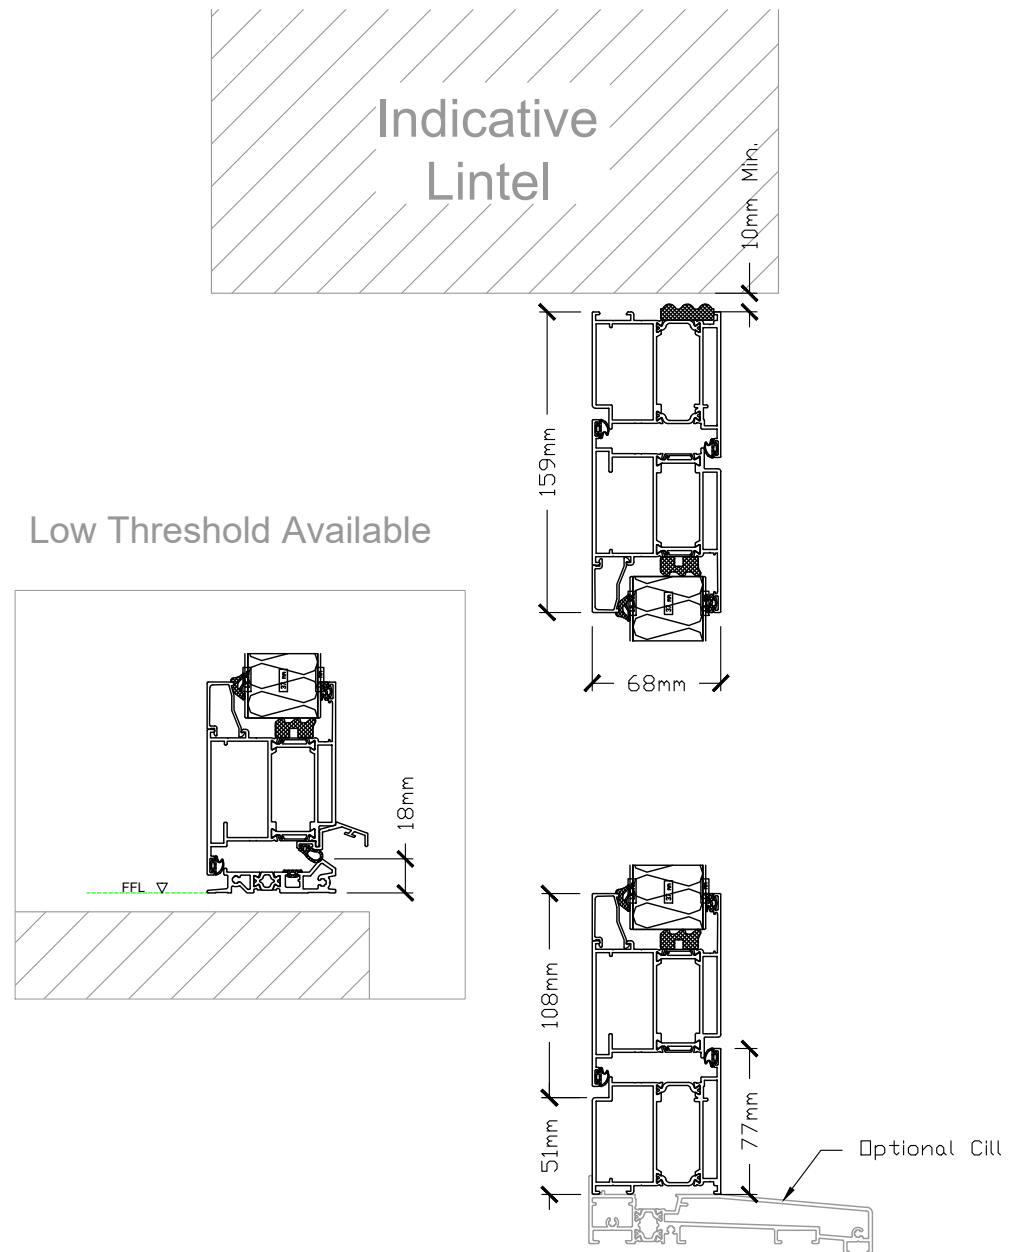

Elevation

Single Door / Sidelights / Fanlight

Single Door

Section View 1:4

Plan View 1:4

Indicative
Substrate

ODC77 Front Door

ODC Standard Products
© All Rights Reserved

Drawing:
ODC77-Front Door

Date: 12/07/22
Scale: 1:16 / 1:4 @ A3
Drawing No:
ODC-SP-77FD-A

ODC Door Glass Systems Ltd
www.odcglass.co.uk