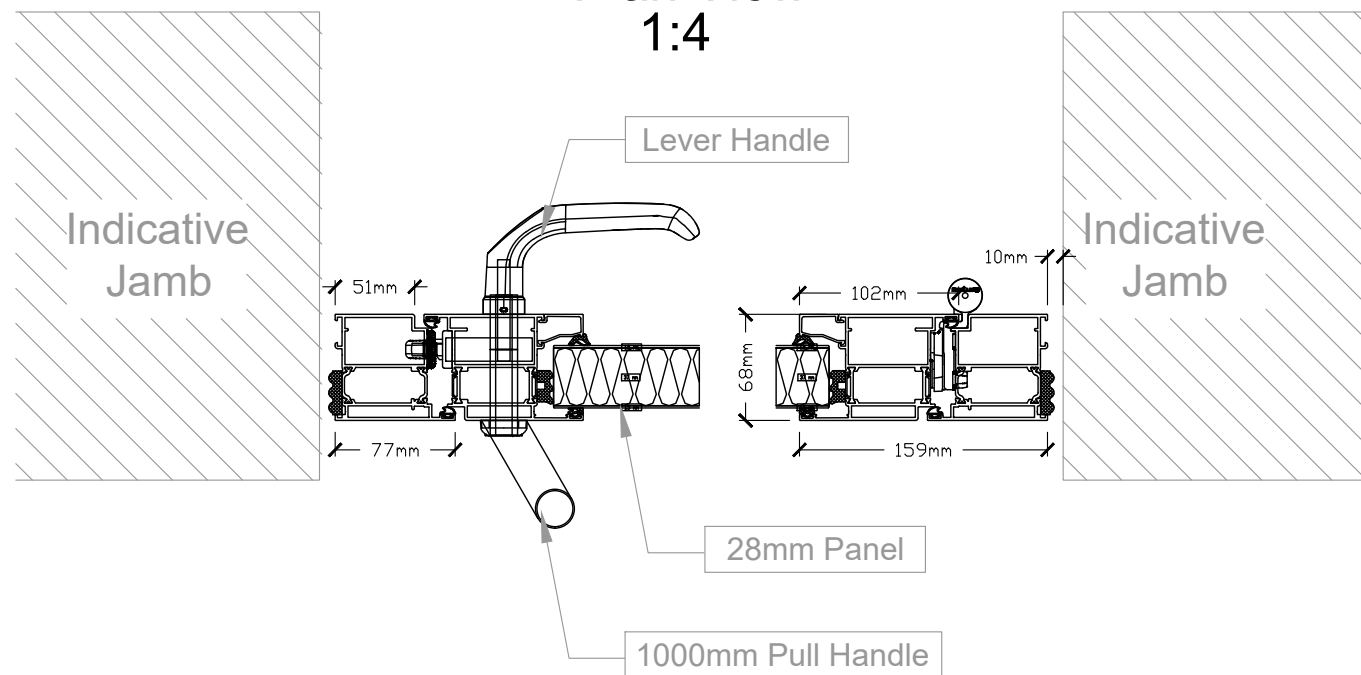

Elevation

Single Door / Sidelights / Fanlight

Single Door

Section View 1:4

Plan View 1:4

Indicative
Substrate

ODC77 Front Door

ODC Standard Products
© All Rights Reserved

Drawing:
ODC77-Front Door

Date: 12/07/22
Scale: 1:16 / 1:4 @ A3
Drawing No:
ODC-SP-77FD-A

ODC Door Glass Systems Ltd
www.odcglass.co.uk