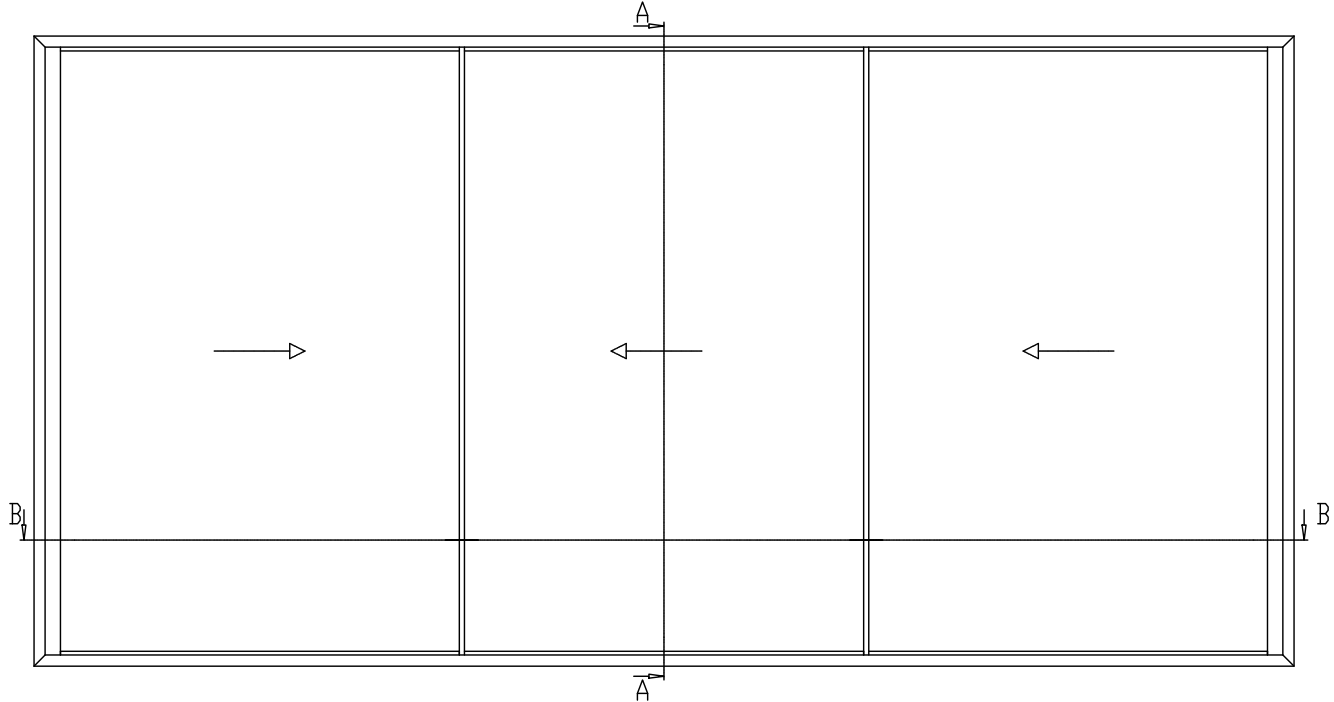

ODC-SL320 3 Track Elevation XXX

1:30

Section - AA
1:4

Section - BB 1:4

ODC Standard Products
© All Rights Reserved

Drawing:
ODCSL320 - 3 Track

Date: 27/01/21
Scale: 1:30 / 1:4 @ A3
Drawing No:
ODC-SP-320-3T-A