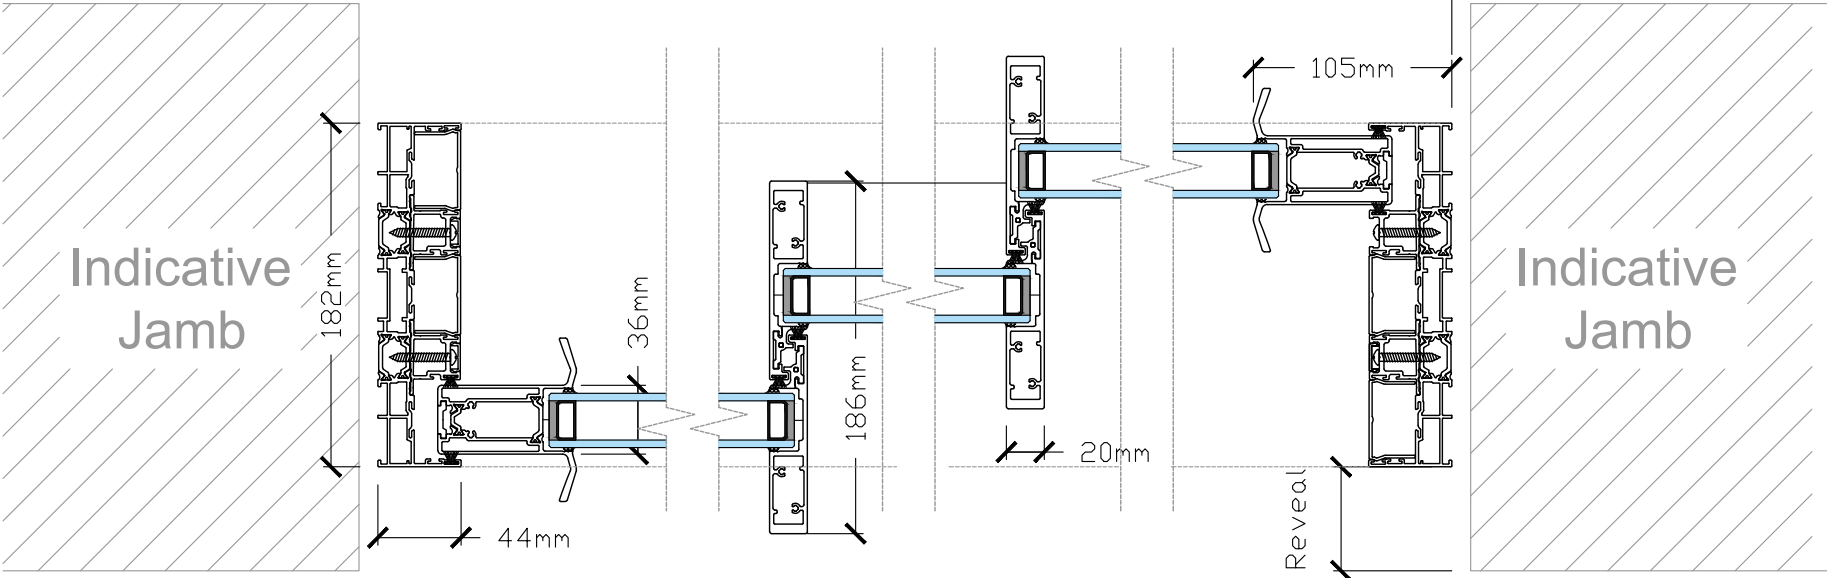

ODC-SL320 3 Track Elevation XXX

1:30

Section - AA
1:4

Section - BB 1:4

ODC Standard Products
© All Rights Reserved

Drawing:
ODCSL320 - 3 Track

Date: 27/01/21
Scale: 1:30 / 1:4 @ A3
Drawing No:
ODC-SP-320-3T-A