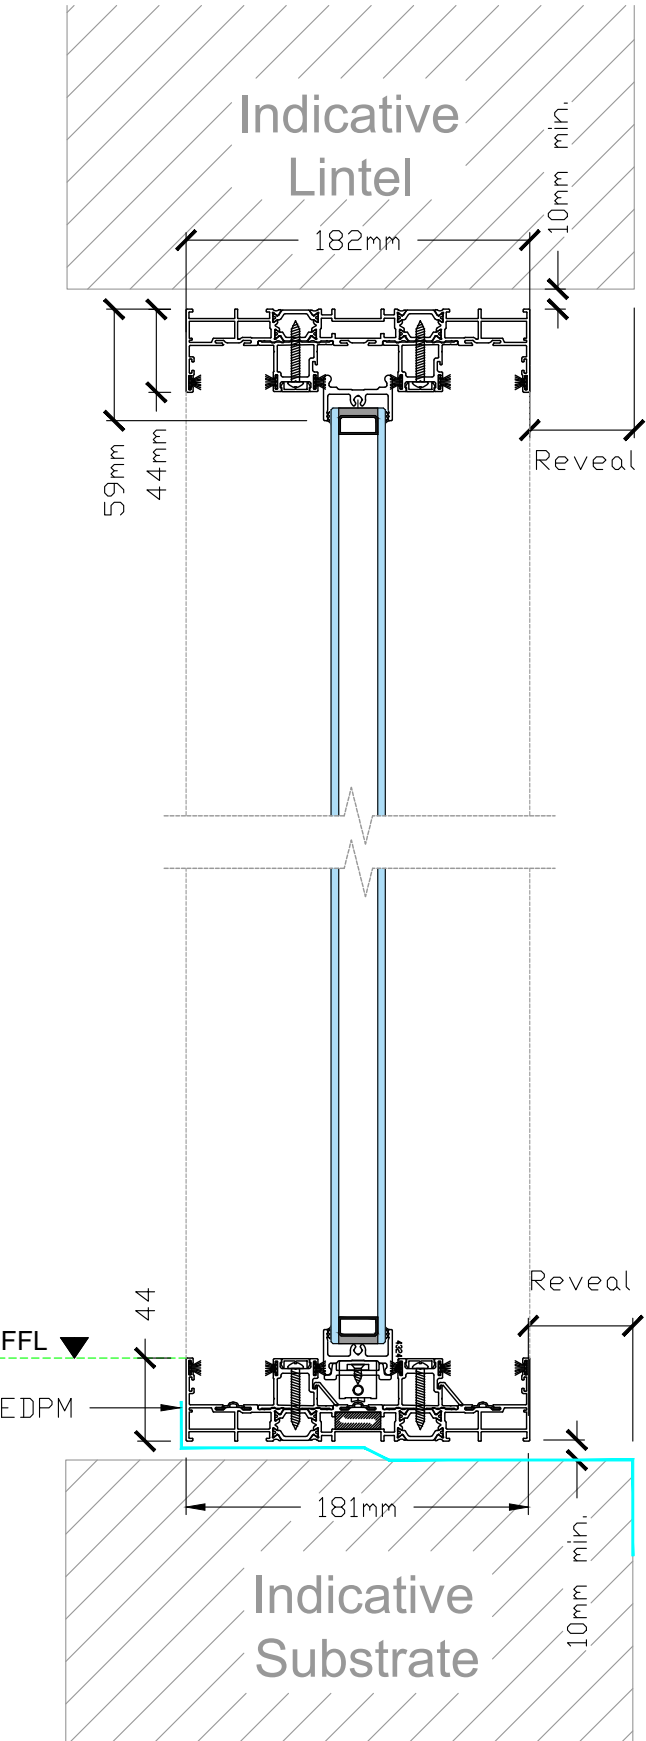

ODC-SL320 3 Track Elevation XXX

1:30

Section - AA
1:4

Section - BB 1:4

ODC Standard Products
© All Rights Reserved

Drawing:
ODCSL320 - 3 Track

Date: 27/01/21
Scale: 1:30 / 1:4 @ A3
Drawing No:
ODC-SP-320-3T-A