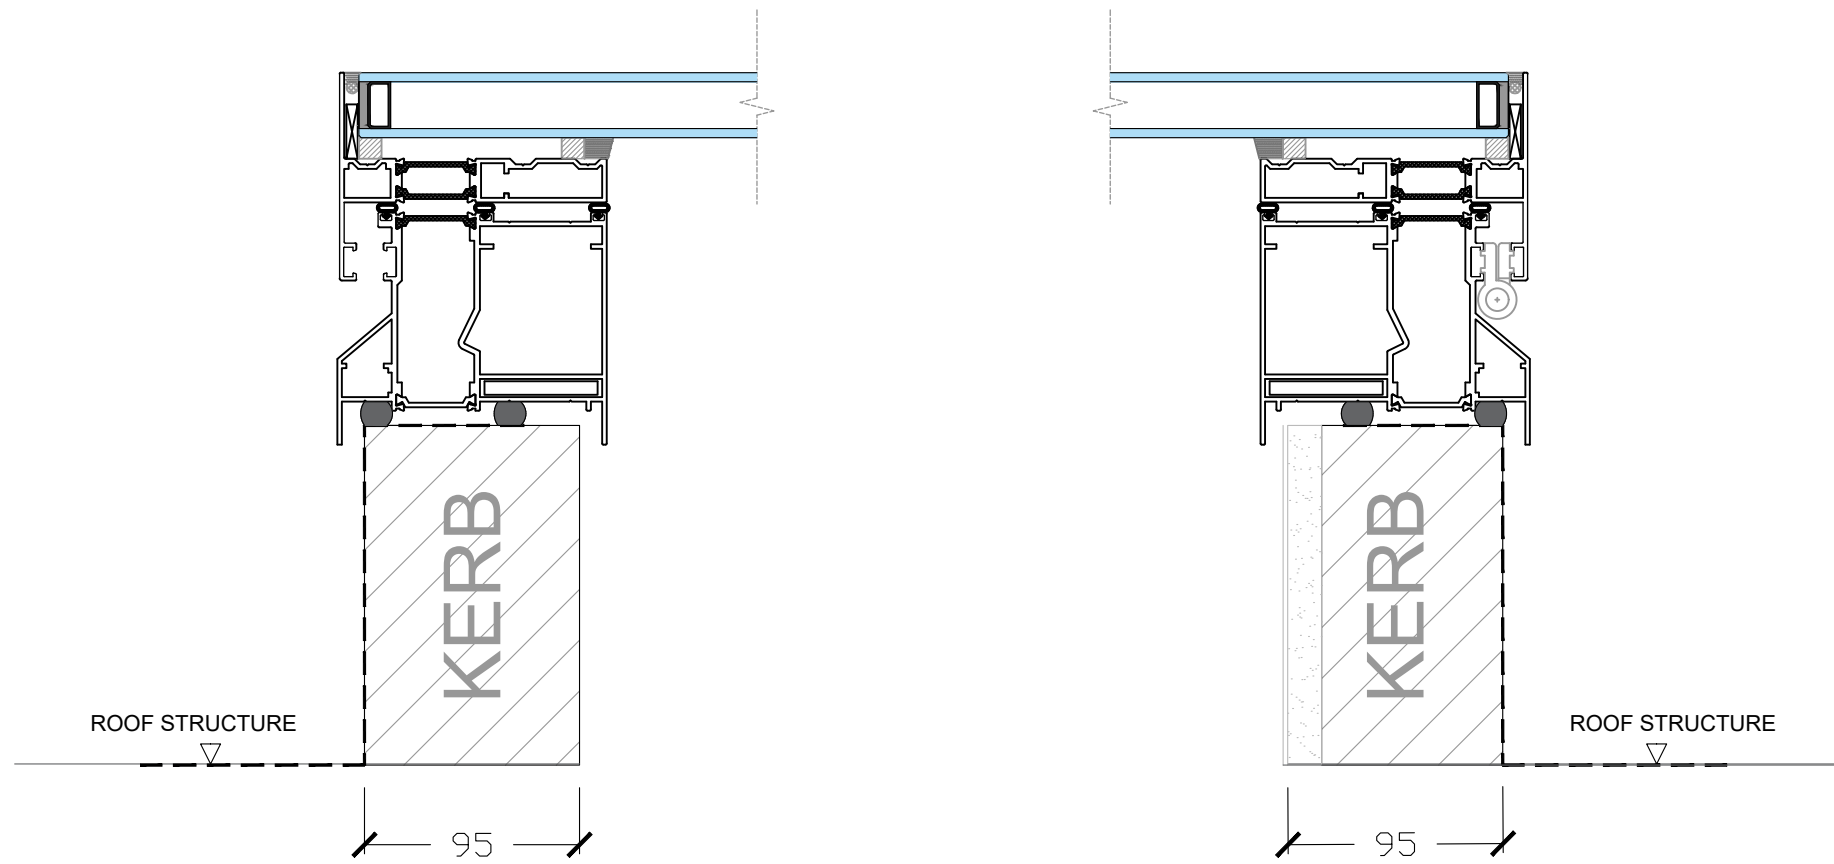

ODC Electric Opening Rooflight

Minimum Pitch: 5°
Maximum Pitch: 45°
Standard Black Vinyl: Supplied at 200mm to be cut in after finishes have been applied
Upstand Height: Minimum 150mm to comply with Building Regulations
Upstand Width: Recommended upstand width 95mm including external waterproofing finishes

Profile Dimensions

ODC OPENING ROOFLIGHT

ODC Standard Products
© All Rights Reserved

Drawing:
ODC Opening Rooflight

Date: 26/02/21

Scale: 1:4 @ A3

Drawing No:
ODC-SP-RL-FLT-A

ODC Door Glass Systems Ltd
www.odcglass.co.uk