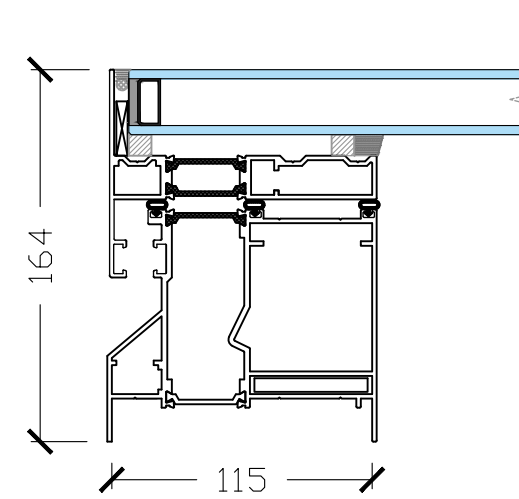

ODC Electric Opening Rooflight

Minimum Pitch: 5°
Maximum Pitch: 45°
Standard Black Vinyl: Supplied at 200mm to be cut in after finishes have been applied
Upstand Height: Minimum 150mm to comply with Building Regulations
Upstand Width: Recommended upstand width 95mm including external waterproofing finishes

Profile Dimensions

ODC OPENING ROOFLIGHT

ODC Standard Products
© All Rights Reserved

Drawing:
ODC Opening Rooflight

Date: 26/02/21

Scale: 1:4 @ A3

Drawing No:
ODC-SP-RL-FLT-A

ODC Door Glass Systems Ltd
www.odcglass.co.uk