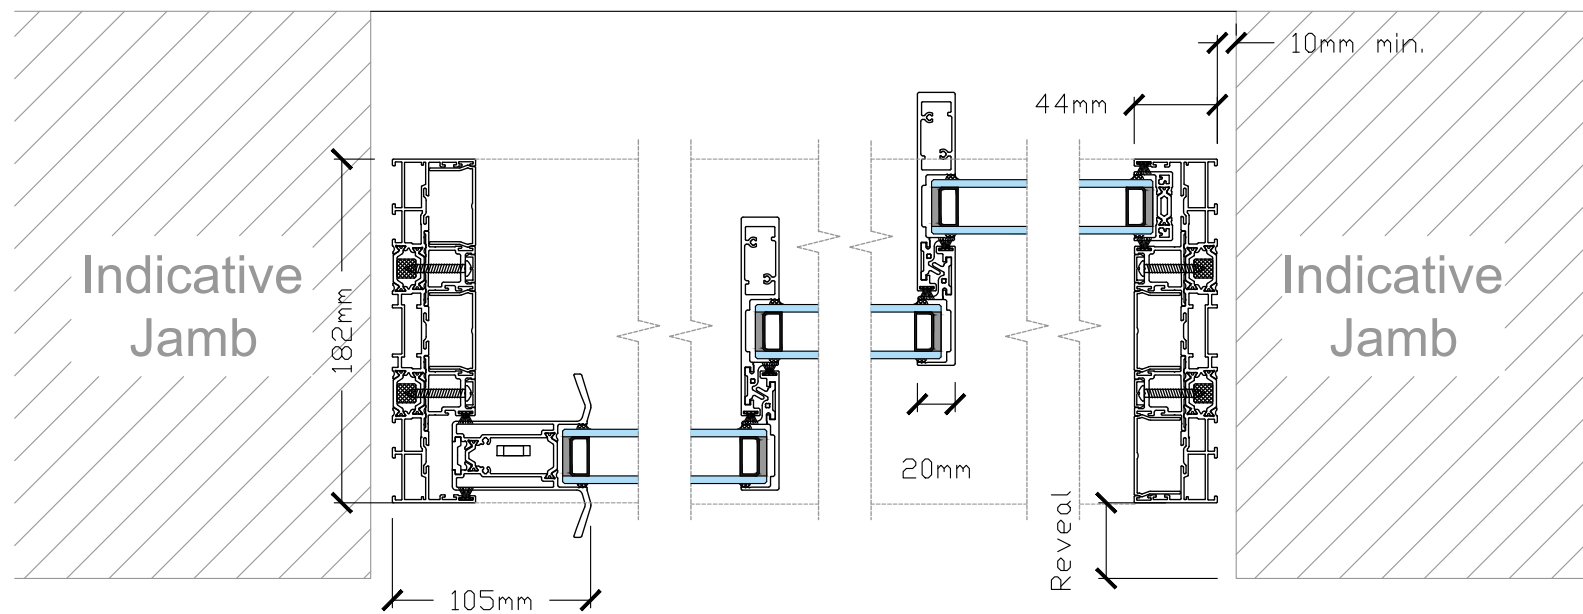

ODC-SL220 2 Track Elevation XO

1:20

Section - AA

1:4

Section - BB

1:4

ODC Standard Products
© All Rights Reserved

Drawing:
ODC-SL220 - 3 Track

Date: 09/02/22
Scale: 1:20 / 1:4 @ A3

Drawing No:
ODC-SP-220-3T-A

ODC Door Glass Systems Ltd
www.odcglass.co.uk