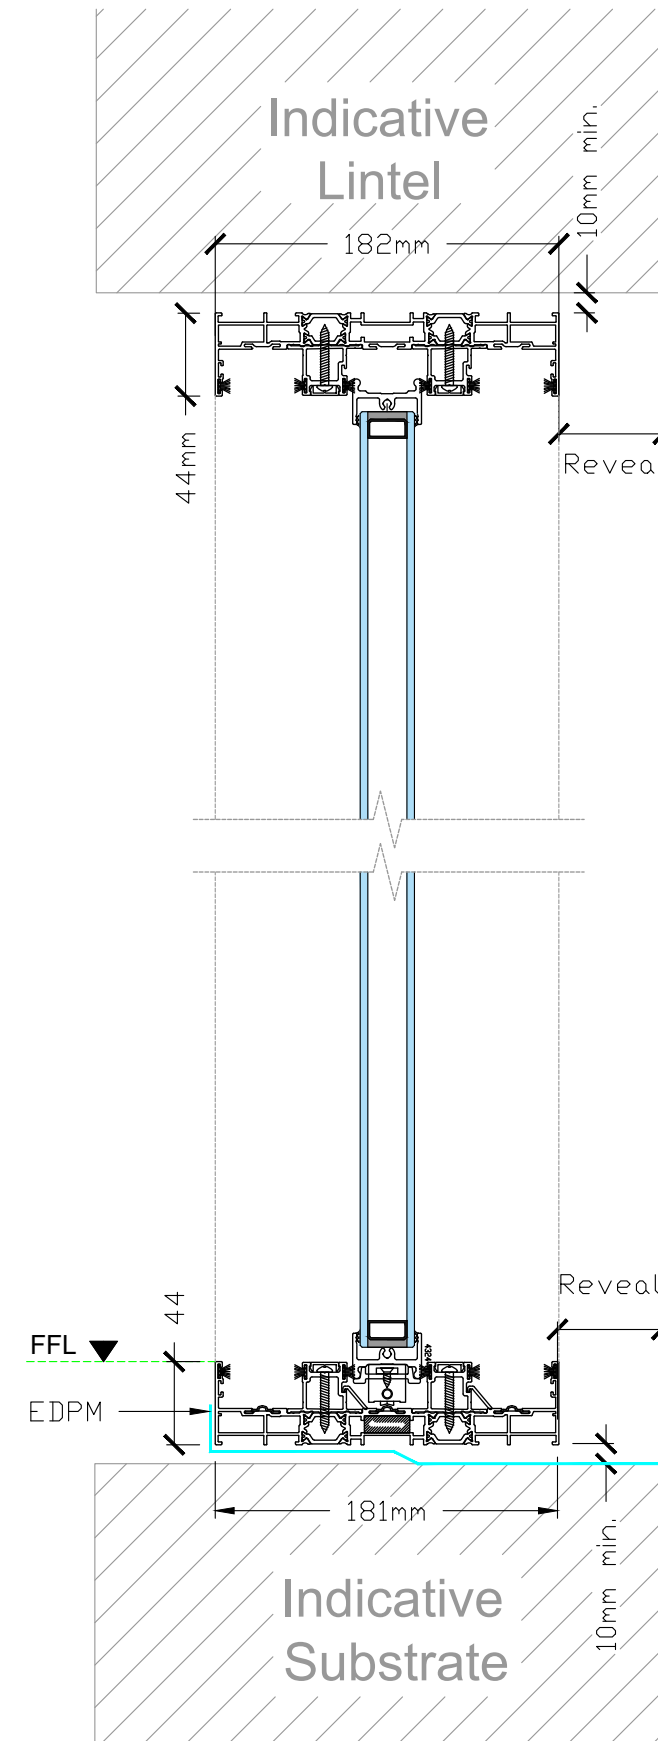

ODC-SL220 2 Track Elevation XO

1:20

Section - AA

1:4

Section - BB

1:4

ODC Standard Products
© All Rights Reserved

Drawing:
ODC-SL220 - 3 Track

Date: 09/02/22
Scale: 1:20 / 1:4 @ A3

Drawing No:
ODC-SP-220-3T-A

ODC Door Glass Systems Ltd
www.odcglass.co.uk