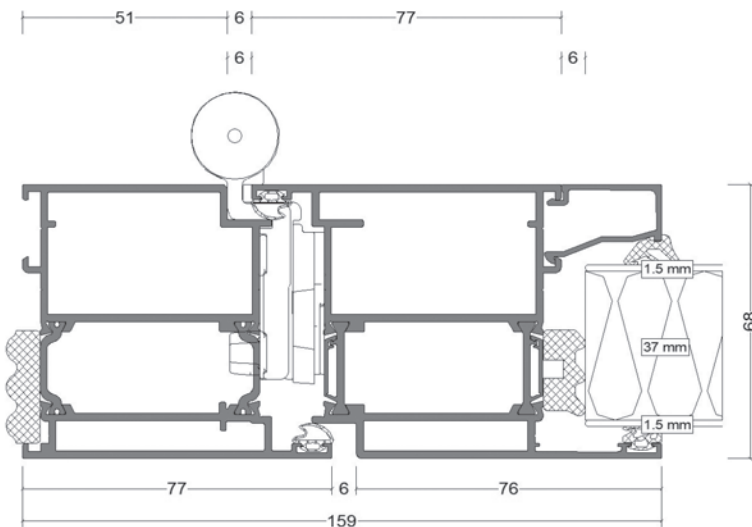

U-VALUES

As low as 1.4Wm²K

Cross section through ODC front door