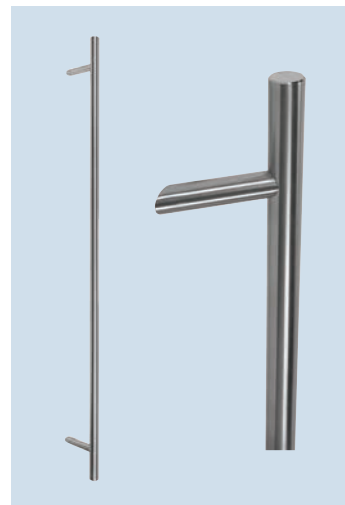

## STANDARD FEATURES

40mm highly insulated aluminium panel; Anthracite Grey inside & out (RAL7016); Anthracite Grey hinges (RAL7016); internal lever handle; external T-bar offset handle; high security key-operated lock

## NON-STANDARD OPTIONS

Other standard RAL colours; dual colour; stainless steel letterplate door numerals, door knocker; thumb turn cylinder inside; internal T-bar offset handle (in place of the lever handle); low threshold; sub-cills; smartphone app controlled locking

## CONFIGURATIONS

Single door, double doors, doors with side lights, doors with top lights. Shapes on special request.

## U-VALUES

As low as 1.4Wm<sup>2</sup>K

Cross section through ODC front door

T-bar handle

Available with Ultion Nuki PLUS smart locking system, App controlled with options for a key fob & fingerprint/keypad entry. Ask a member of the team or see our External Doors on the website for details.