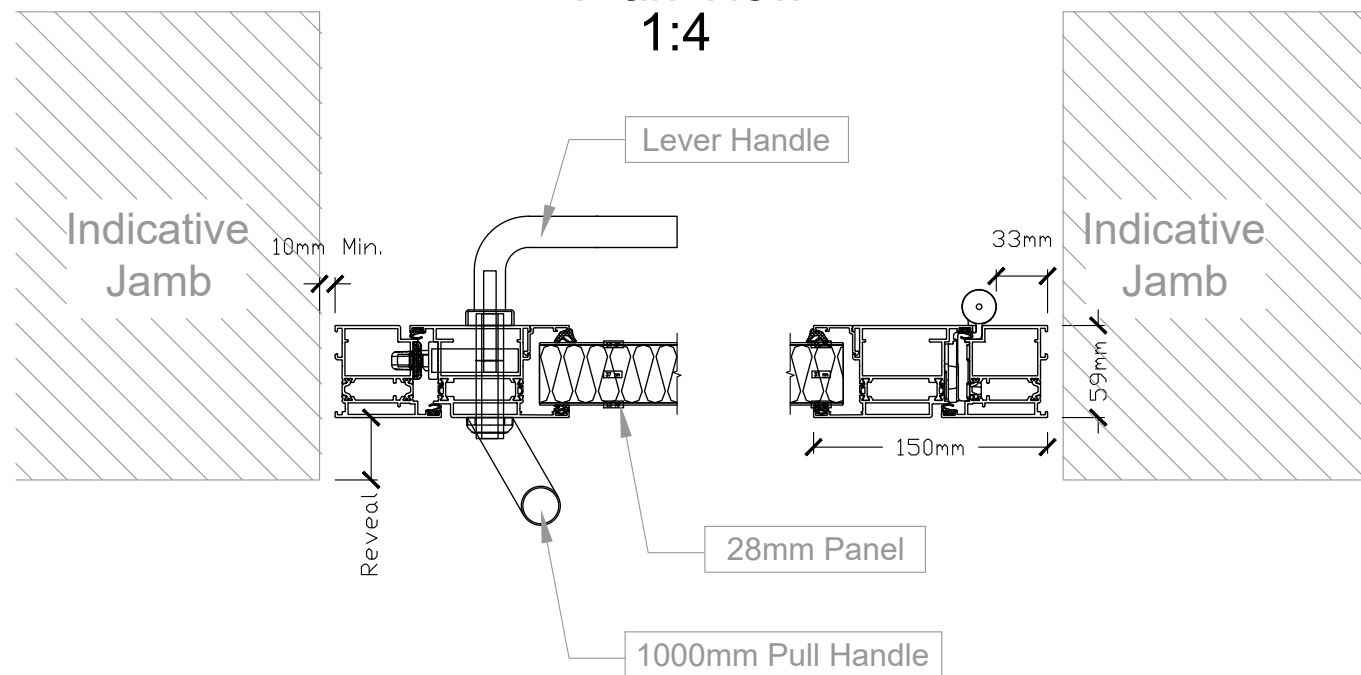

Elevation

Single Door / Sidelights / Fanlight

Single Door

Section View 1:4

Plan View
1:4

ODC68 Front Door

ODC Standard Products
© All Rights Reserved

Drawing:
ODC68-Front Door

Date: 22/09/21
Scale: 1:16 / 1:4 @ A3
Drawing No:
ODC-SP-68FD-A

ODC Door Glass Systems Ltd
www.odcglass.co.uk