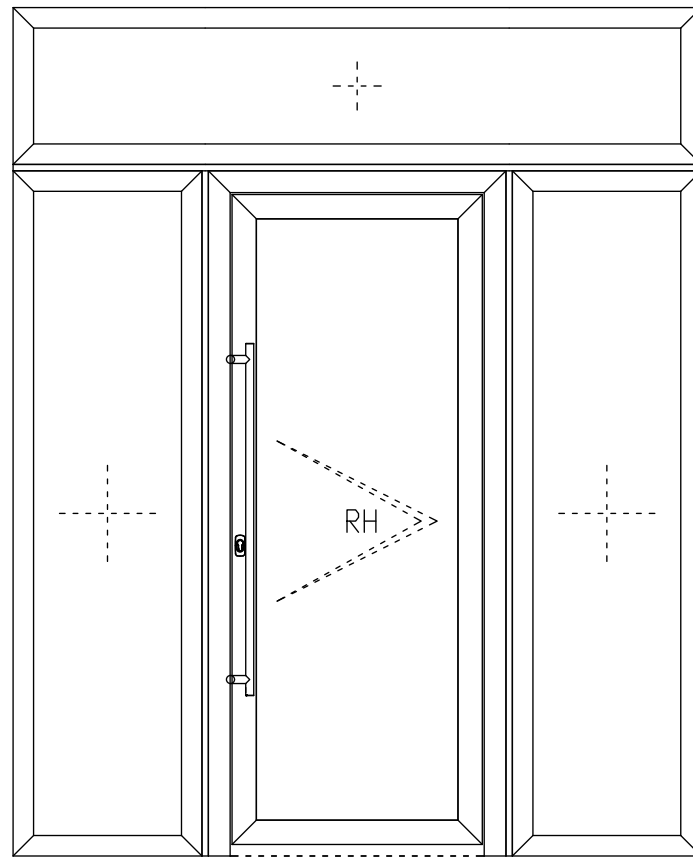

Elevation

Single Door / Sidelights / Fanlight

Single Door

Section View 1:4

Plan View
1:4

ODC68 Front Door

ODC Standard Products
© All Rights Reserved

Drawing:
ODC68-Front Door

Date: 22/09/21
Scale: 1:16 / 1:4 @ A3
Drawing No:
ODC-SP-68FD-A

ODC Door Glass Systems Ltd
www.odcglass.co.uk