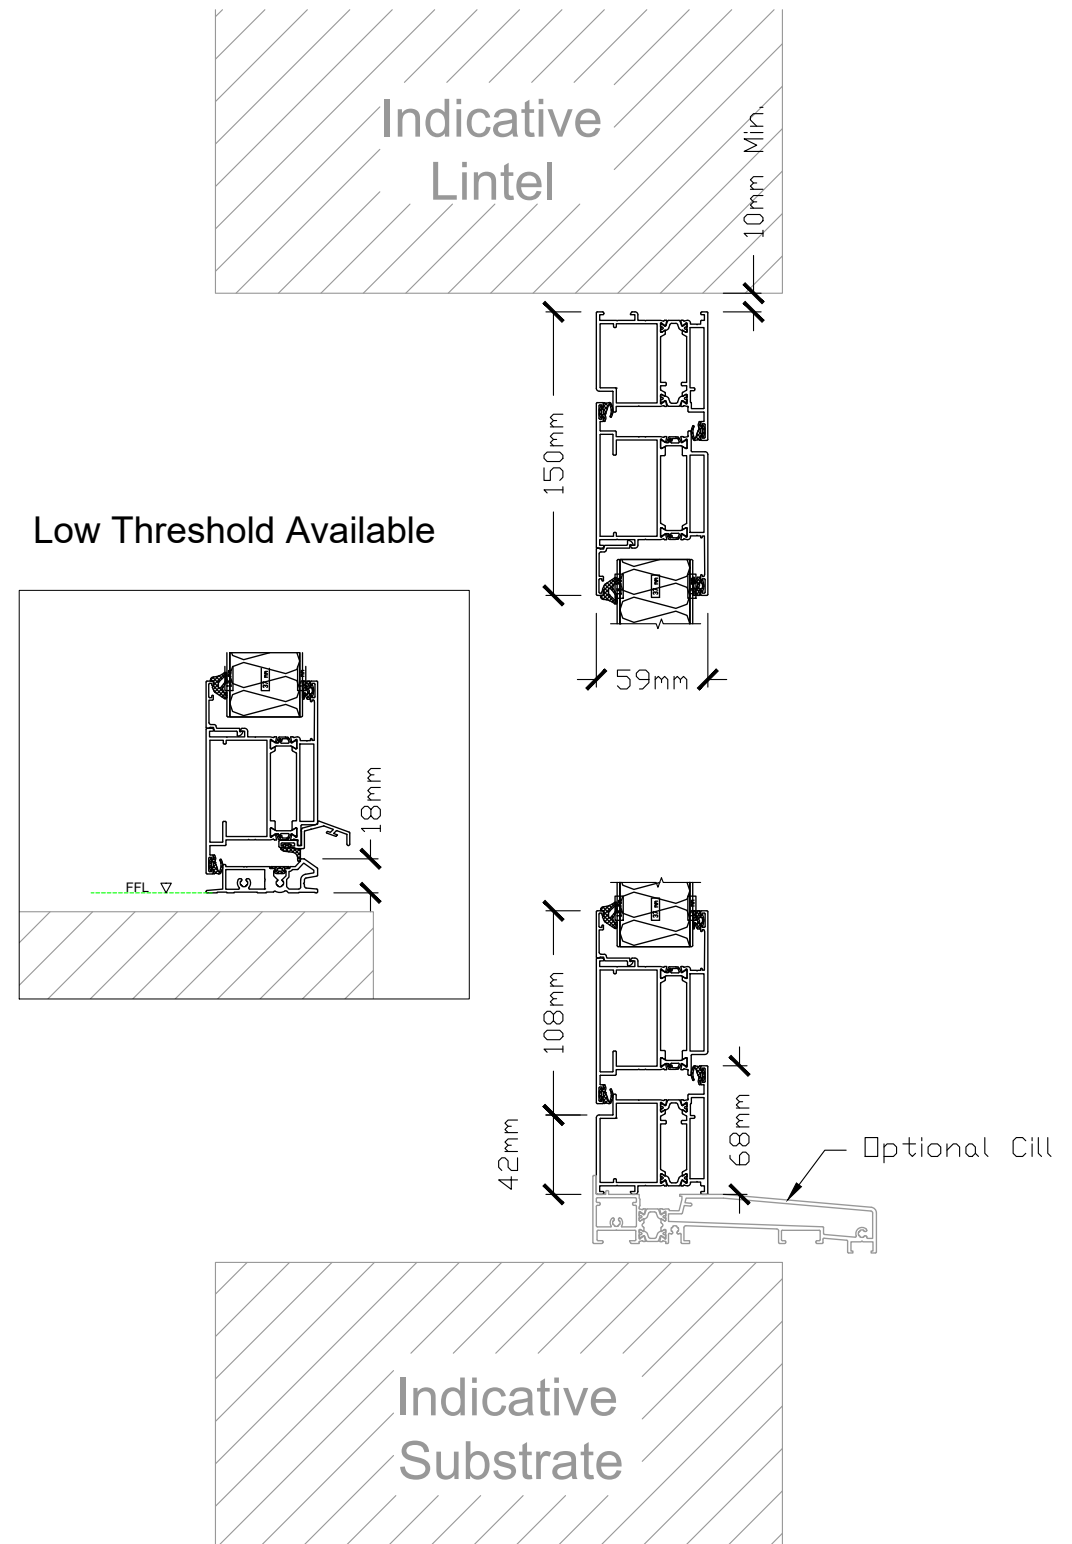

Elevation

Single Door / Sidelights / Fanlight

Single Door

Section View 1:4

Plan View
1:4

ODC68 Front Door

ODC Standard Products
© All Rights Reserved

Drawing:
ODC68-Front Door

Date: 22/09/21
Scale: 1:16 / 1:4 @ A3
Drawing No:
ODC-SP-68FD-A

ODC Door Glass Systems Ltd
www.odcglass.co.uk