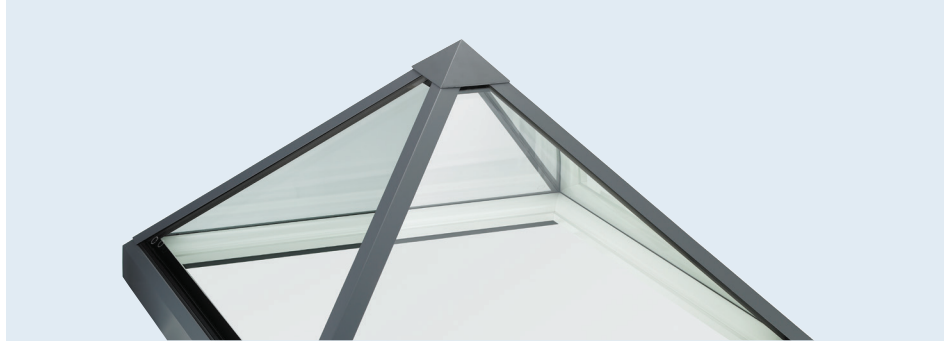

ODC PYRAMID ROOFLIGHT

THE ODC PYRAMID ROOFLIGHT IS ARCHITECTURALLY BEAUTIFUL WITH A CONTEMPORARY FEEL, COMPLETE WITH A NEW 30° PITCH, WHICH IS DESIGNED TO MAXIMIZE THE AMOUNT OF LIGHT FILTERING THROUGH TO YOUR PROPERTY.

Our latest BS-accredited rooflight model, the ODC Pyramid Rooflight boasts superb thermal performance and a sleek, unobtrusive design and is the first fully bonded rooflight system on the market.

ODC Door & Glass Systems Ltd.

EMAIL: sales@odcglass.co.uk www.odcglass.co.uk

CLARITY IN DESIGN

ODC PYRAMID ROOFLIGHT

The ODC Pyramid Rooflight framework is manufactured from our extruded aluminium profile, which is thermally broken with two polyamide insulating sections and is factory glazed using a 24mm argon filled and soft coat low-E insulating glass unit. All external glass edges are protected by polyester powder coated flashings.

There are many glazing options available including tinted, obscured and high performance solar control glass.

The ODC Pyramid Rooflight is available as a square unit and also as an elongated pyramid, in both styles the glass is pitched at 45°.