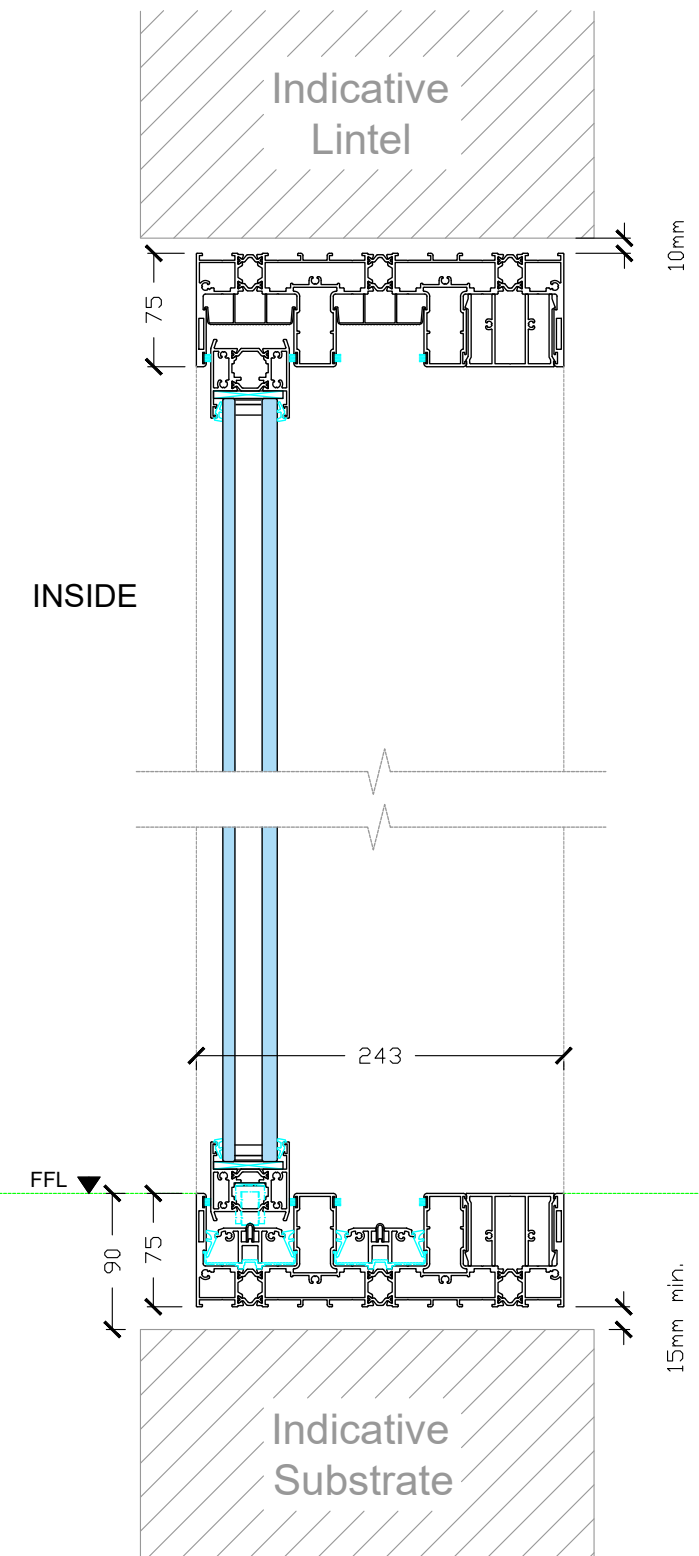

CERO II - 3 Track Elevation XXX 1:20

Section - AA 1:5

Section - BB 1:5

INSIDE

CERO II

ODC Standard Products
© All Rights Reserved

Drawing:
CERO II - 3 Track

Date: 08/02/21
Scale: 1:20 / 1:5 @ A3
Drawing No:
ODC-SP-CEROII-3T-A