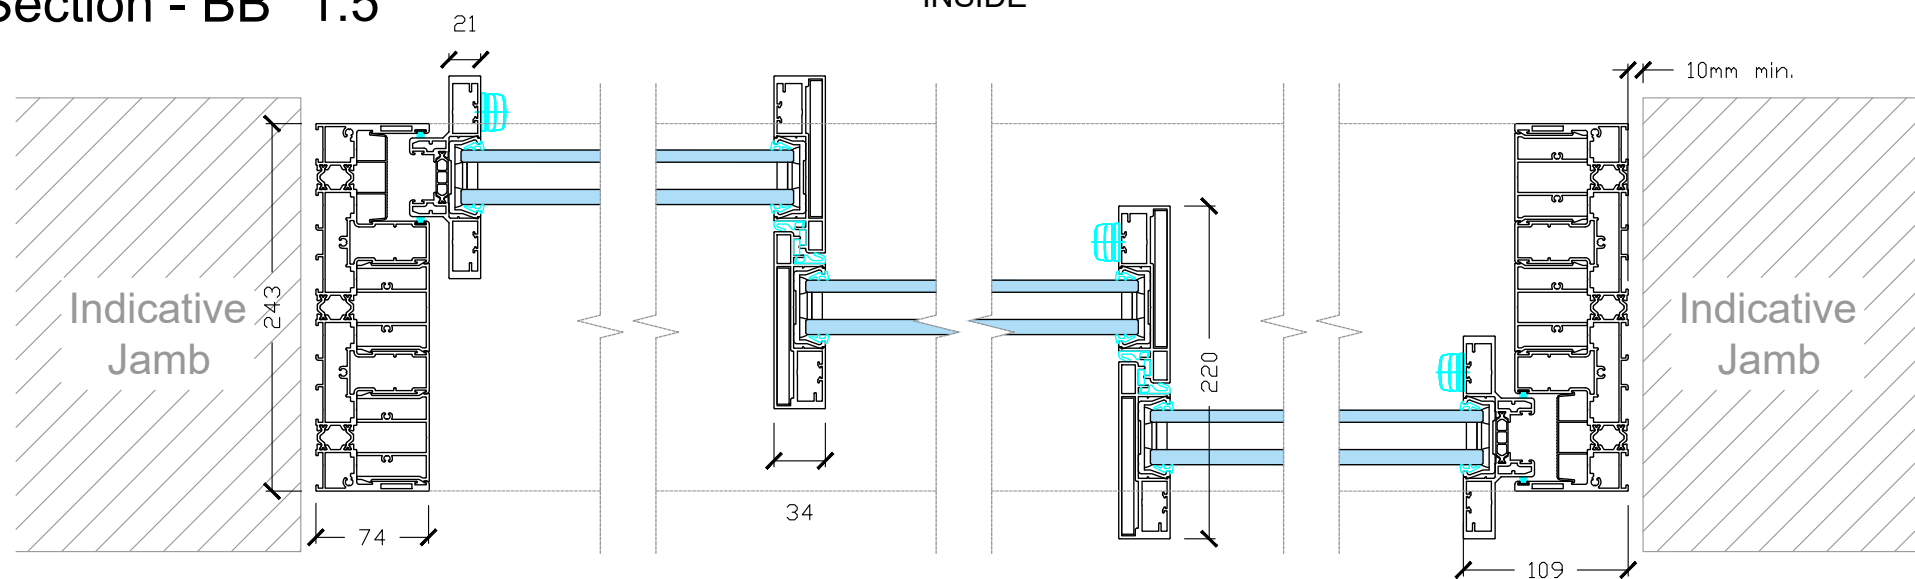

CERO II - 3 Track Elevation XXX 1:20

Section - AA 1:5

Section - BB 1:5

INSIDE

CERO II

ODC Standard Products
© All Rights Reserved

Drawing:
CERO II - 3 Track

Date: 08/02/21
Scale: 1:20 / 1:5 @ A3
Drawing No:
ODC-SP-CEROII-3T-A