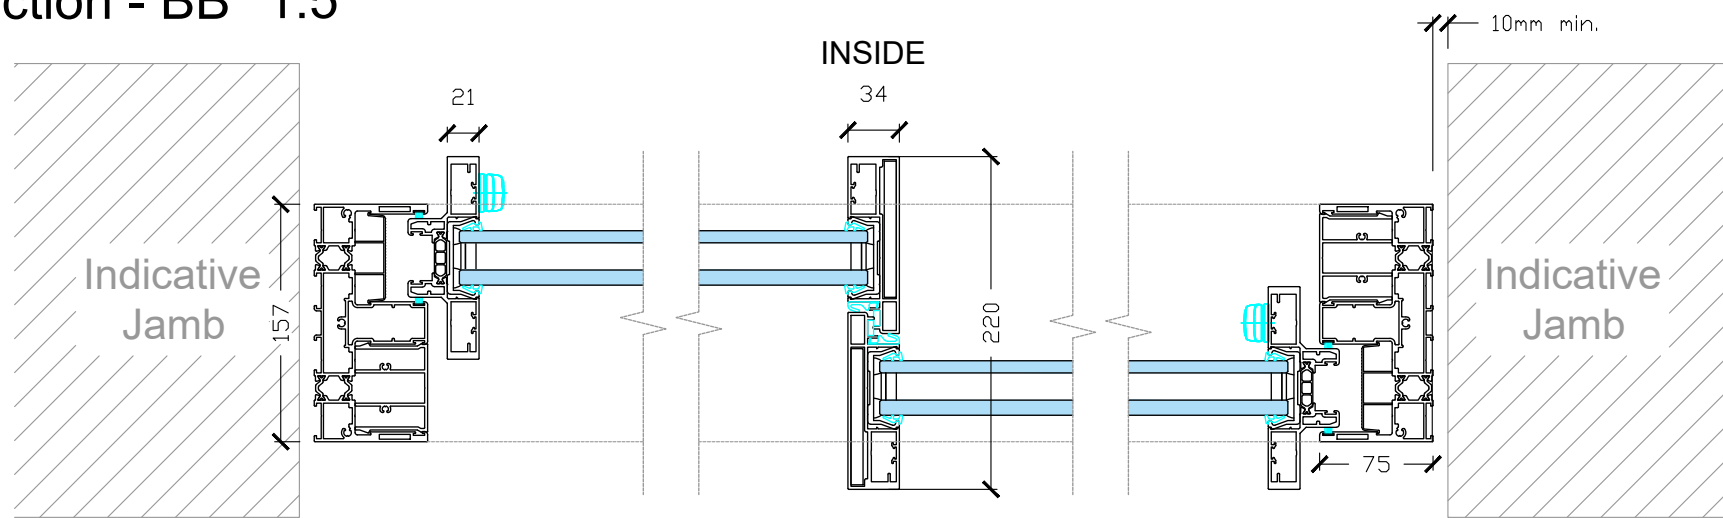

CERO II - Track 2 Elevation XX 1:20

Section - AA 1:5

Section - BB 1:5

CERO II

ODC Standard Products
© All Rights Reserved

Drawing:
CERO II - 2 Track

Date: 08/02/21
Scale: 1:20 / 1:5 @ A3
Drawing No:
ODC-SP-CEROII-2T-A