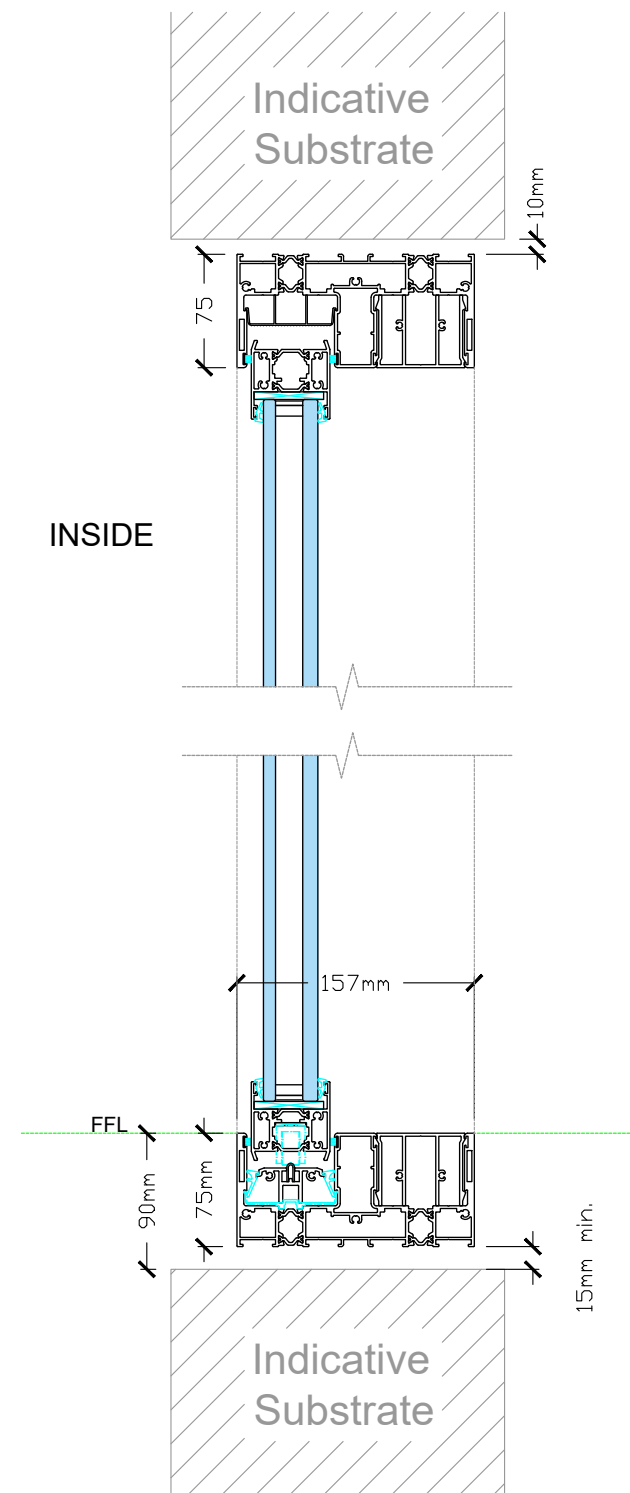

CERO II - Track 2 Elevation XX 1:20

Section - AA 1:5

Section - BB 1:5

CERO II

ODC Standard Products
© All Rights Reserved

Drawing:
CERO II - 2 Track

Date: 08/02/21
Scale: 1:20 / 1:5 @ A3
Drawing No:
ODC-SP-CEROII-2T-A