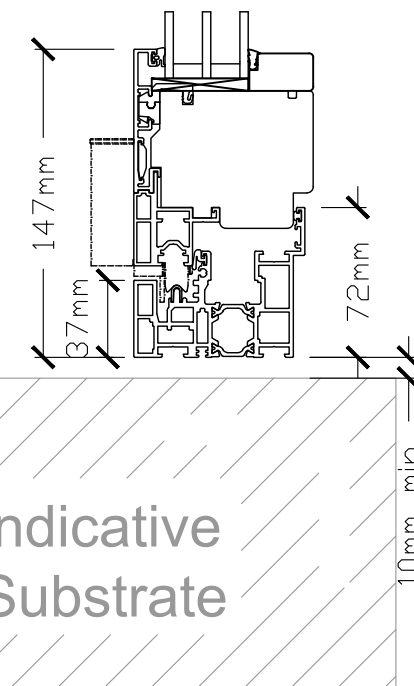

ODC147-C  
1:20

Low Threshold  
Option  
1:4

Section - AA  
1:4

Section - BB  
1:4

ODC147-C

ODC Standard Products  
© All Rights Reserved

Drawing:

ODC147-C 3 Panel,  
Open Out

Date: 06/10/23

Scale: 1:20 / 1:4 @ A3

Drawing No:

ODC147C- 3P-00

ODC Door Glass Systems Ltd  
www.odcglass.co.uk