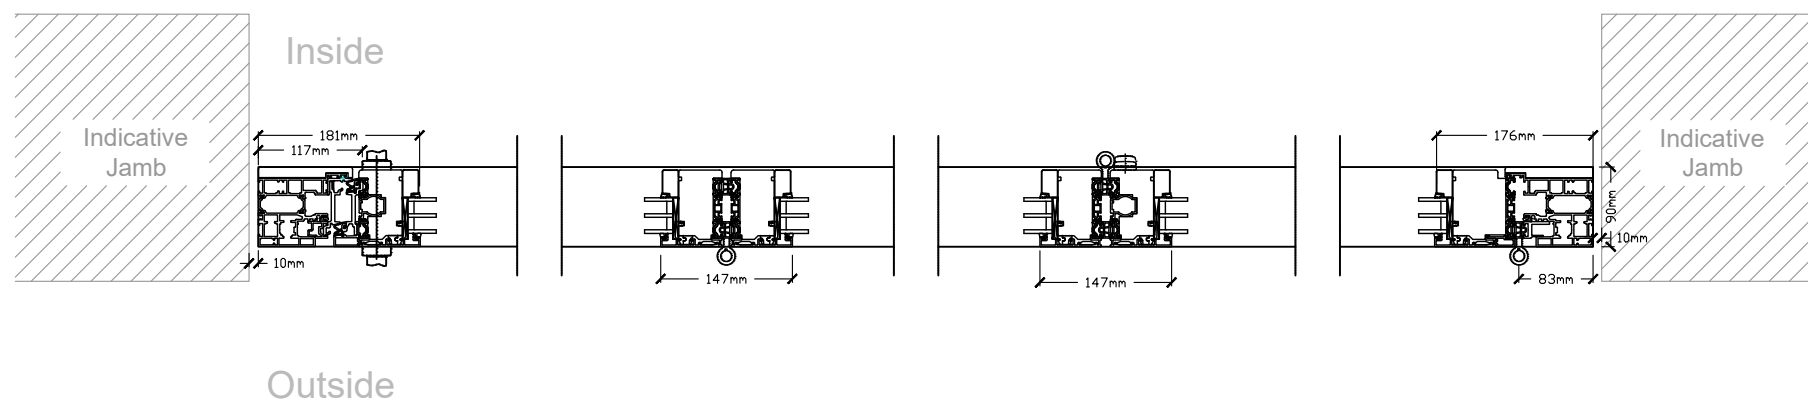

ODC147-C  
1:20

Low Threshold  
Option  
1:4

Section - AA  
1:4

Section - BB  
1:4

ODC147-C

ODC Standard Products  
© All Rights Reserved

Drawing:

ODC147-C 3 Panel,  
Open Out

Date: 06/10/23

Scale: 1:20 / 1:4 @ A3

Drawing No:

ODC147C- 3P-00

ODC Door Glass Systems Ltd  
www.odcglass.co.uk