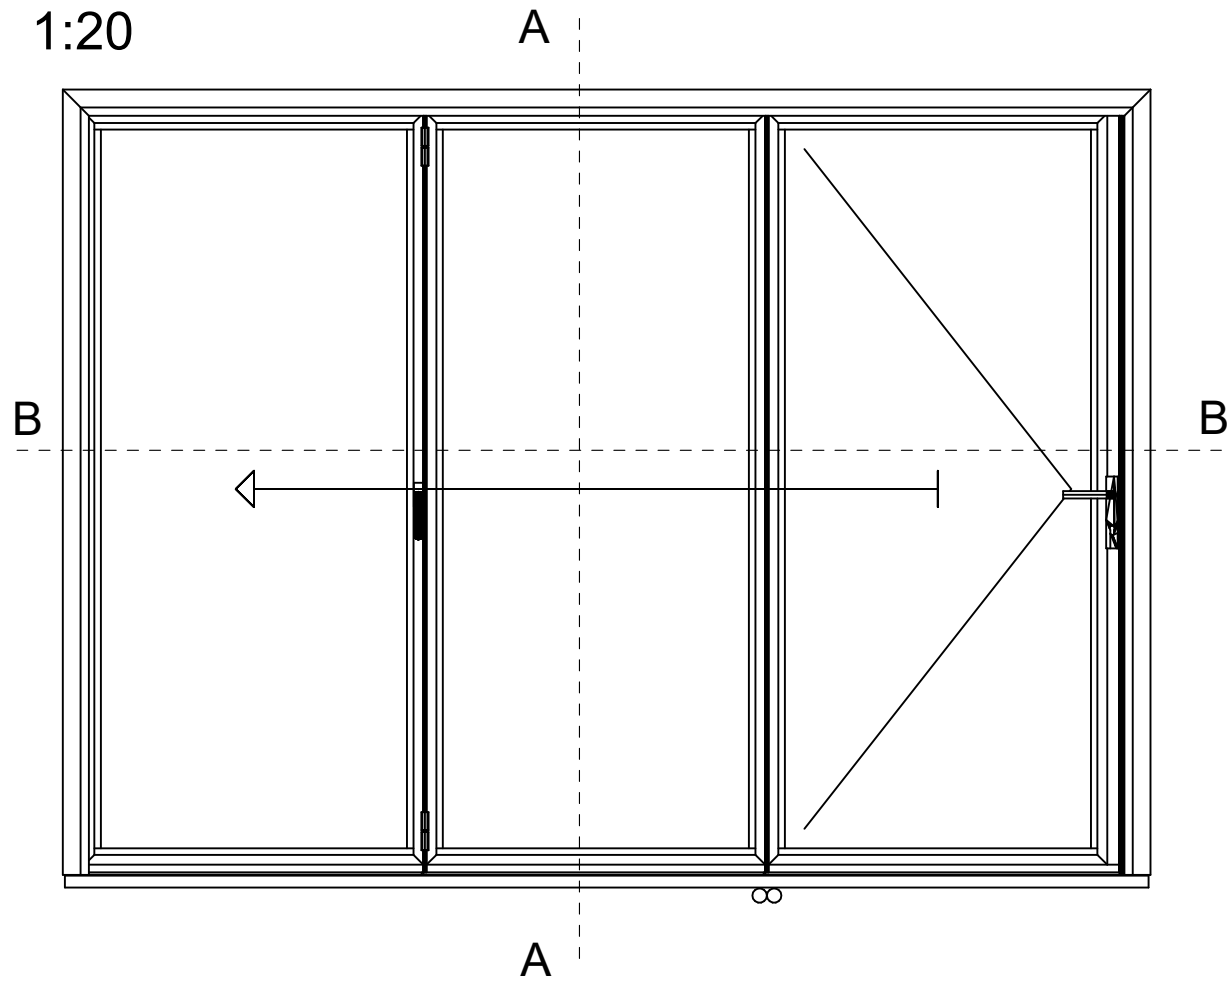

ODC147-C  
1:20

Low Threshold  
Option  
1:4

Section - AA  
1:4

Section - BB  
1:4

ODC147-C

ODC Standard Products  
© All Rights Reserved

Drawing:

ODC147-C 3 Panel,  
Open Out

Date: 06/10/23

Scale: 1:20 / 1:4 @ A3

Drawing No:

ODC147C- 3P-00

ODC Door Glass Systems Ltd  
www.odcglass.co.uk