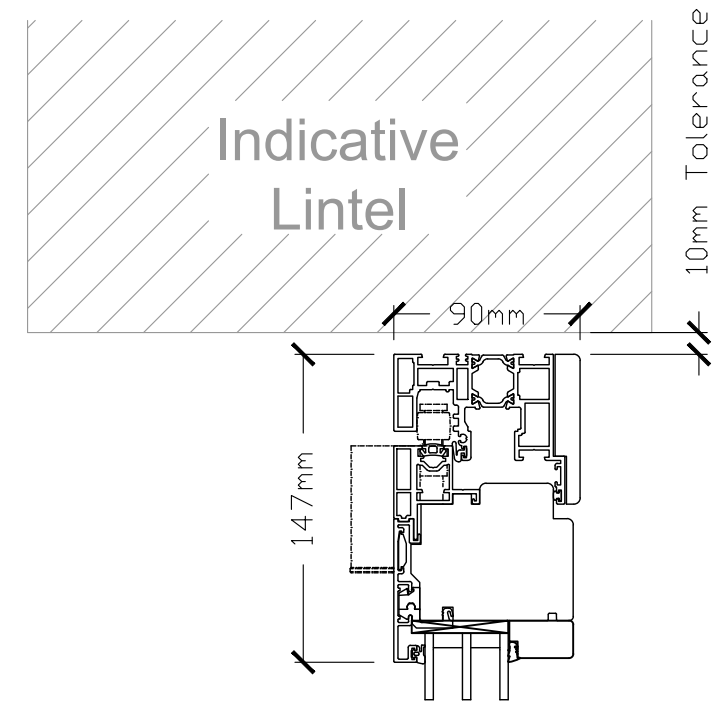

ODC147-C  
1:20

Low Threshold  
Option  
1:4

Section - AA  
1:4

Section - BB  
1:4

ODC147-C

ODC Standard Products  
© All Rights Reserved

Drawing:

ODC147-C 3 Panel,  
Open Out

Date: 06/10/23

Scale: 1:20 / 1:4 @ A3

Drawing No:

ODC147C- 3P-00

ODC Door Glass Systems Ltd  
www.odcglass.co.uk