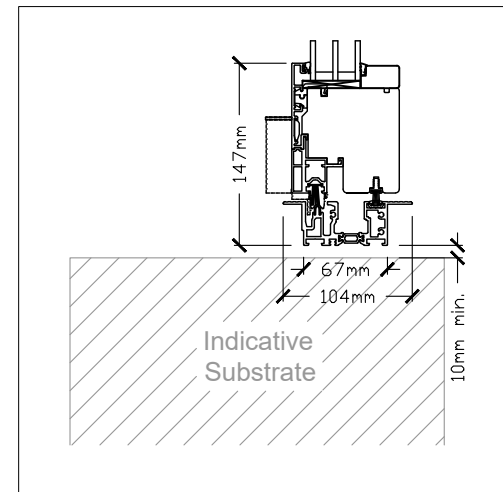

ODC147-C  
1:20

Low Threshold  
Option  
1:4

Section - AA  
1:4

Section - BB  
1:4

ODC147-C

ODC Standard Products  
© All Rights Reserved

Drawing:

ODC147-C 3 Panel,  
Open Out

Date: 06/10/23

Scale: 1:20 / 1:4 @ A3

Drawing No:

ODC147C- 3P-00

ODC Door Glass Systems Ltd  
www.odcglass.co.uk