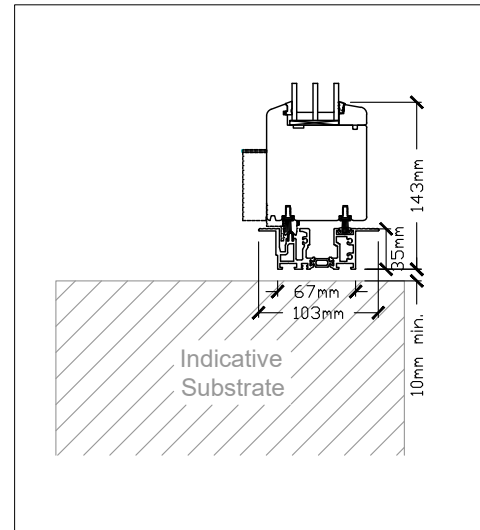

ODC143-W
1:20

A

A

Optional Low Threshold
1:4

Section - AA
1:4

Section - BB
1:4

Inside

Outside

ODC Standard Products
© All Rights Reserved

Drawing:
ODC143W - 3 Panel -
Open Out

Date: 02/10/23

Scale: 1:20 / 1:4 @ A3

Drawing No:
ODC WEBSITE

ODC Door Glass Systems Ltd
www.odcglass.co.uk

ODC143-W