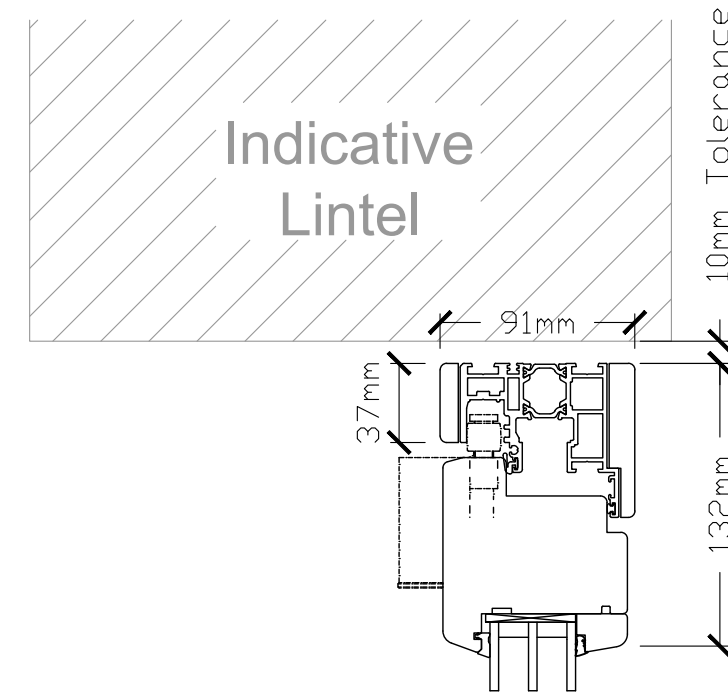

ODC143-W
1:20

A

A

Optional Low Threshold
1:4

Section - AA
1:4

Section - BB
1:4

Inside

Outside

ODC Standard Products
© All Rights Reserved

Drawing:
ODC143W - 3 Panel -
Open Out

Date: 02/10/23

Scale: 1:20 / 1:4 @ A3

Drawing No:
ODC WEBSITE

ODC Door Glass Systems Ltd
www.odcglass.co.uk

ODC143-W