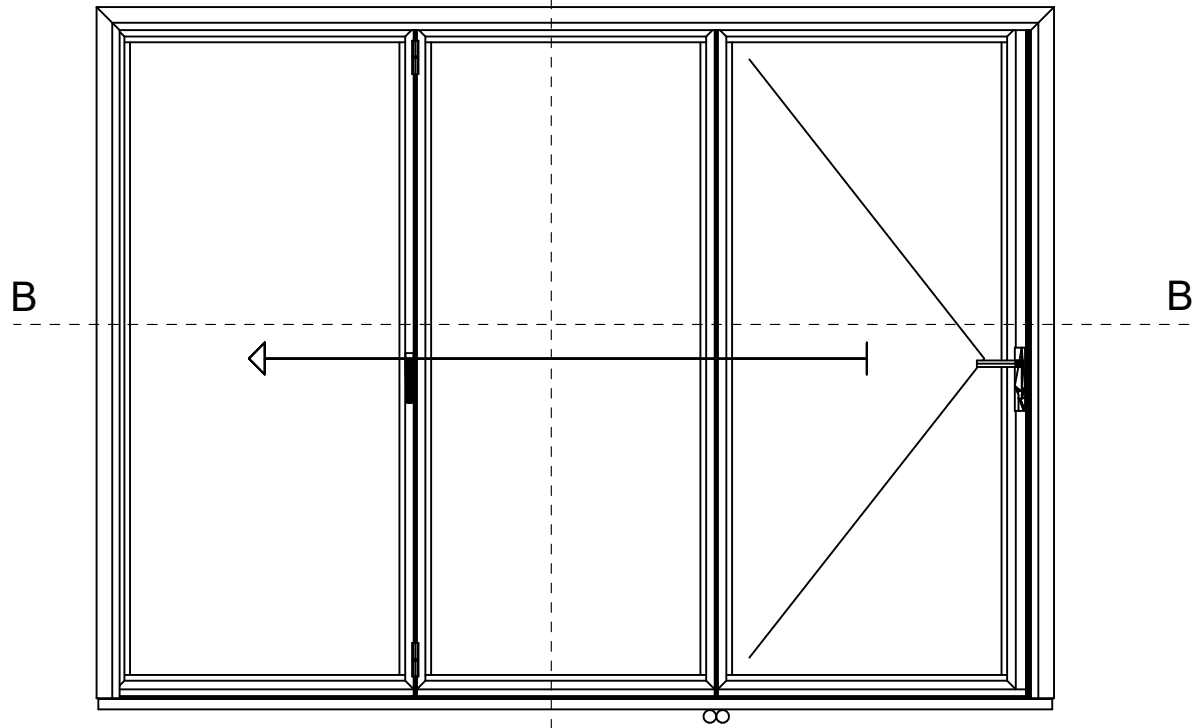

ODC143-W
1:20

A

A

Optional Low Threshold
1:4

Section - AA
1:4

Section - BB
1:4

Inside

Outside

ODC Standard Products
© All Rights Reserved

Drawing:
ODC143W - 3 Panel -
Open Out

Date: 02/10/23

Scale: 1:20 / 1:4 @ A3

Drawing No:
ODC WEBSITE

ODC Door Glass Systems Ltd
www.odcglass.co.uk

ODC143-W