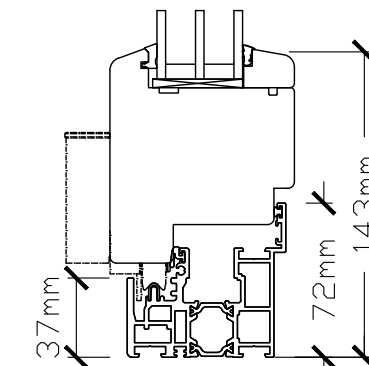

ODC143-W
1:20

A

A

Optional Low Threshold
1:4

Section - AA
1:4

Section - BB
1:4

Inside

Outside

ODC Standard Products
© All Rights Reserved

Drawing:
ODC143W - 3 Panel -
Open Out

Date: 02/10/23

Scale: 1:20 / 1:4 @ A3

Drawing No:
ODC WEBSITE

ODC Door Glass Systems Ltd
www.odcglass.co.uk

ODC143-W