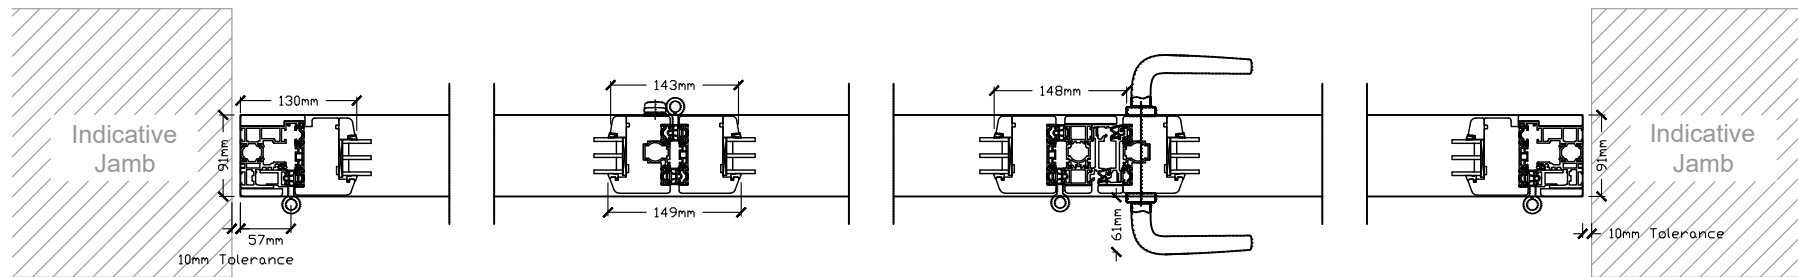

ODC143-W
1:20

A

A

Optional Low Threshold
1:4

Section - AA
1:4

Section - BB
1:4

Inside

Outside

ODC Standard Products
© All Rights Reserved

Drawing:
ODC143W - 3 Panel -
Open Out

Date: 02/10/23

Scale: 1:20 / 1:4 @ A3

Drawing No:
ODC WEBSITE

ODC Door Glass Systems Ltd
www.odcglass.co.uk

ODC143-W